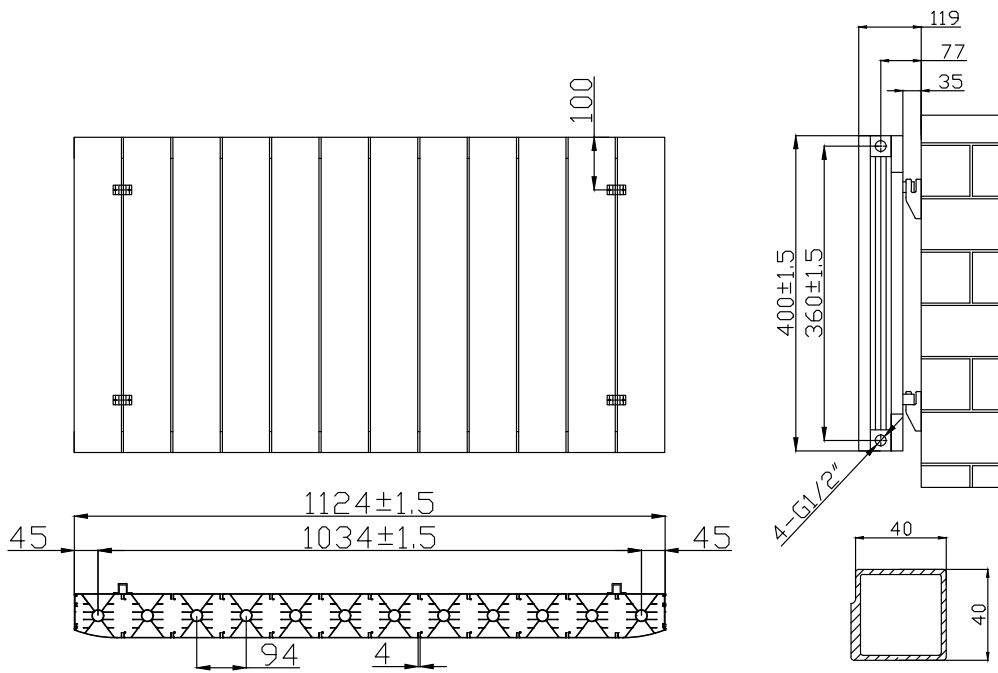

# Phoenix

DESIGNED FOR YOU

Technical Data Sheet

Range: Radiators  
 Type: Urban  
 Code: RA579 RA585  
 Version/Date: v2 01/19

600 x 1124 Image Shown

**Information:**

Height	Width	Tapping Centres	Wall to Pipe Centres	Watts	BTU's
400	1124	1124	75	1121	3824

Notes: Drawings may not be to scale. All dimensions in mm unless otherwise stated. Information correct at time of printing but subject to change at any time.