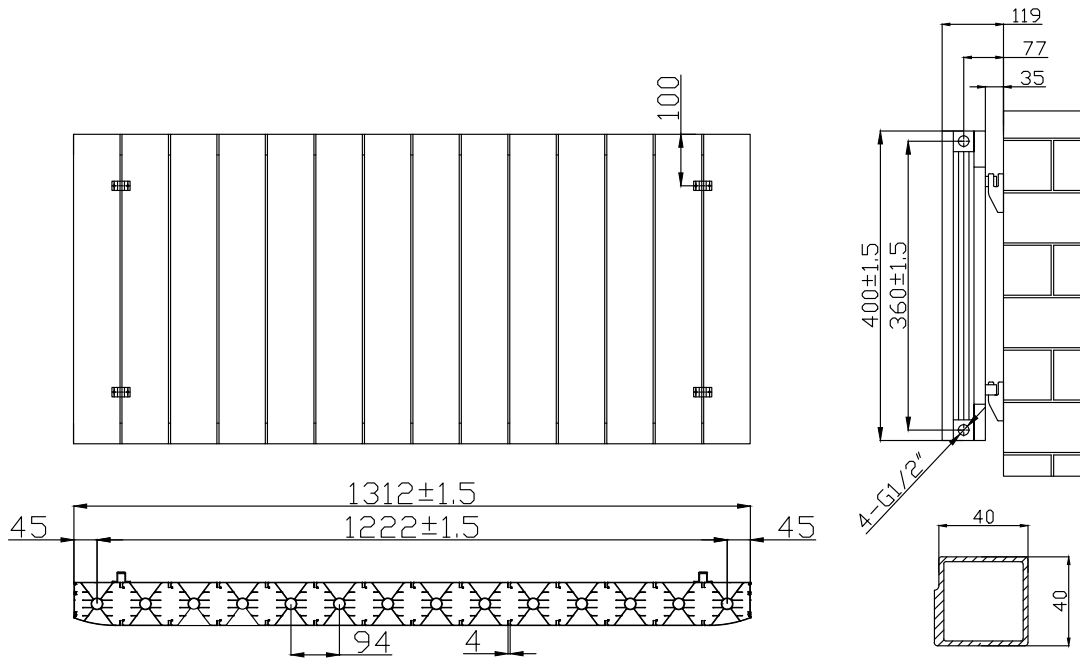

# Phoenix

DESIGNED FOR YOU

Technical Data Sheet

Range: Radiators  
 Type: Urban  
 Code: RA580 RA586  
 Version/Date: v2 01/19

600 x 1124 Image Shown

**Information:**

Height	Width	Tapping Centres	Wall to Pipe Centres	Watts	BTU's
400	1312	1312	75	1294	4416

Notes: Drawings may not be to scale. All dimensions in mm unless otherwise stated. Information correct at time of printing but subject to change at any time.