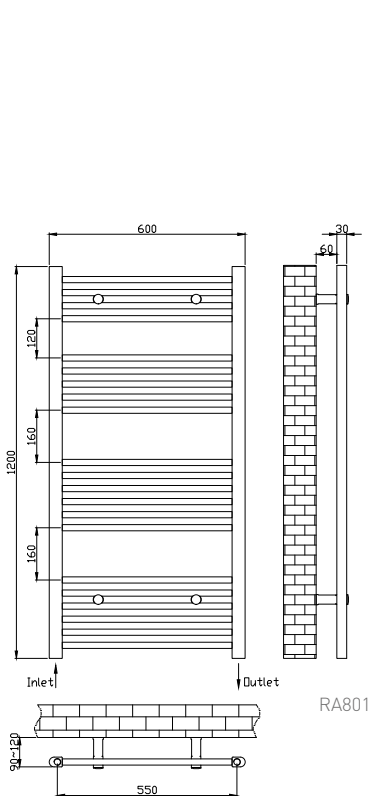

Phoenix

DESIGNED FOR YOU

Technical Data Sheet

Range: Radiators
 Type: Flavia Straight
 Code: RA800 RA801 RA802 RA803
 Version/Date: v4 07/18

This product is designed as a warmer of dry towels. Placing wet towels or garments on this product may result in the deterioration of the surface finish.

1800 x 400 Image Shown

White:						
Height	Width	Pipe Centres	Wall to Pipe Centres	Output Watt	BTU's	Product Code
800	600	550	75	462	1575	RA800
1200	600	550	75	788	2688	RA801
1500	600	550	75	911	3109	RA802
1800	600	550	75	1102	3760	RA803

Notes: Drawings may not be to scale. All dimensions in mm unless otherwise stated. Information correct at time of printing but subject to change at any time.