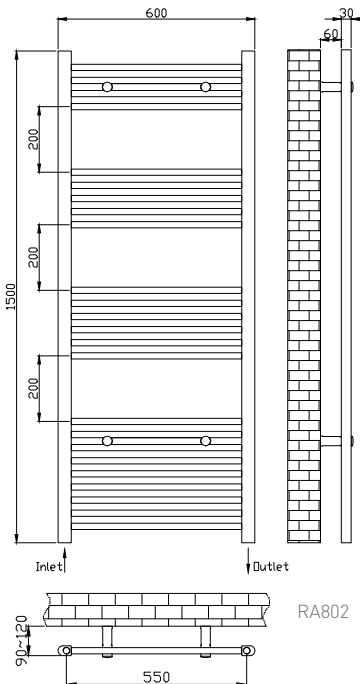

Phoenix

DESIGNED FOR YOU

Technical Data Sheet

Range: Radiators
 Type: Flavia Straight
 Code: RA800 RA801 RA802 RA803
 Version/Date: v4 07/18

This product is designed as a warmer of dry towels. Placing wet towels or garments on this product may result in the deterioration of the surface finish.

1800 x 400 Image Shown

White:						
Height	Width	Pipe Centres	Wall to Pipe Centres	Output Watt	BTU's	Product Code
800	600	550	75	462	1575	RA800
1200	600	550	75	788	2688	RA801
1500	600	550	75	911	3109	RA802
1800	600	550	75	1102	3760	RA803

Notes: Drawings may not be to scale. All dimensions in mm unless otherwise stated. Information correct at time of printing but subject to change at any time.