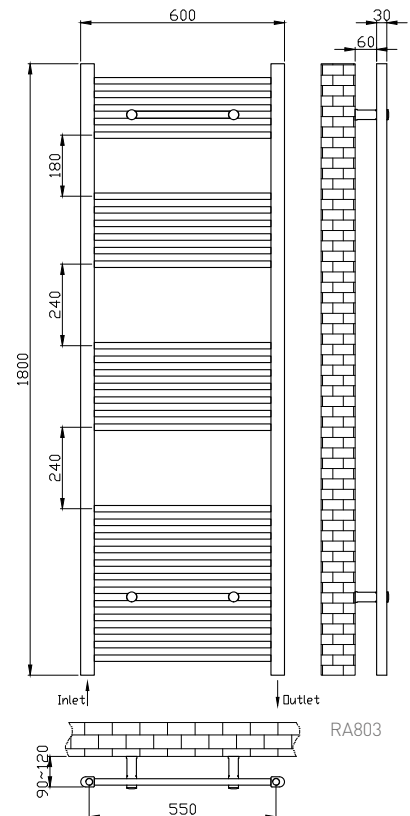

Phoenix

DESIGNED FOR YOU

Technical Data Sheet

Range: Radiators
 Type: Flavia Straight
 Code: RA800 RA801 RA802 RA803
 Version/Date: v4 07/18

This product is designed as a warmer of dry towels. Placing wet towels or garments on this product may result in the deterioration of the surface finish.

1800 x 400 Image Shown

White:						
Height	Width	Pipe Centres	Wall to Pipe Centres	Output Watt	BTU's	Product Code
800	600	550	75	462	1575	RA800
1200	600	550	75	788	2688	RA801
1500	600	550	75	911	3109	RA802
1800	600	550	75	1102	3760	RA803

Notes: Drawings may not be to scale. All dimensions in mm unless otherwise stated. Information correct at time of printing but subject to change at any time.