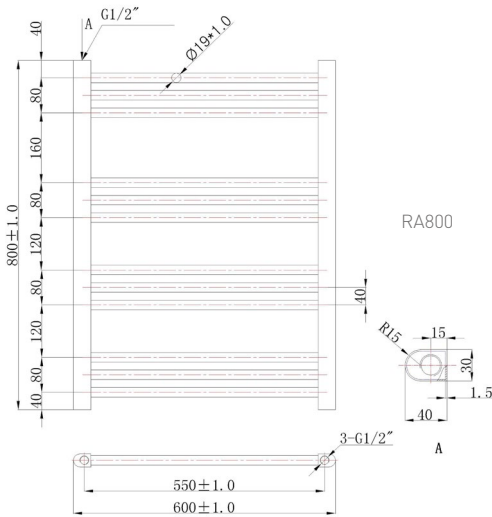

Phoenix

DESIGNED FOR YOU

Technical Data Sheet

Range: Radiators
 Type: Flavia Straight
 Code: RA800 RA801 RA802 RA803
 Version/Date: v4 07/18

This product is designed as a warmer of dry towels. Placing wet towels or garments on this product may result in the deterioration of the surface finish.

1800 x 400 Image Shown

White:						
Height	Width	Pipe Centres	Wall to Pipe Centres	Output Watt	BTU's	Product Code
800	600	550	75	462	1575	RA800
1200	600	550	75	788	2688	RA801
1500	600	550	75	911	3109	RA802
1800	600	550	75	1102	3760	RA803

Notes: Drawings may not be to scale. All dimensions in mm unless otherwise stated. Information correct at time of printing but subject to change at any time.