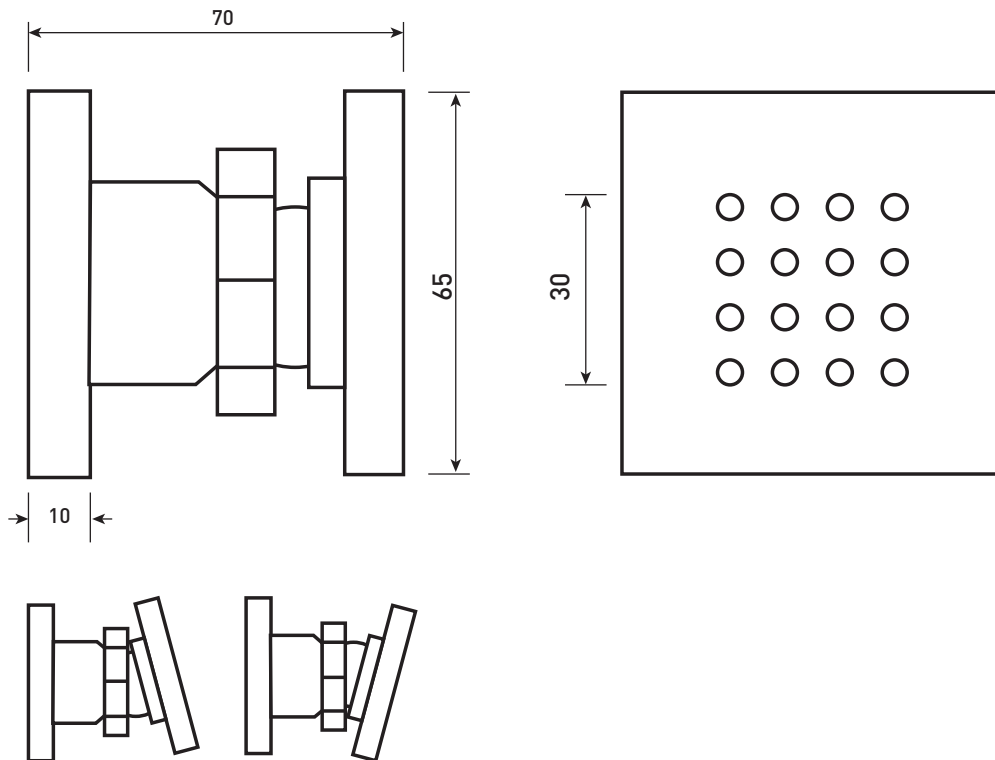

Phoenix

DESIGNED FOR YOU

Technical Data Sheet

Range: Shower Heads
Type: Design Square Body Jet
Code: SH011
Version/Date: v1 6/16

Information:

Finishes:

Chrome

Guarantee/Aftercare: During installation extra care must be taken to avoid damaging the fittings. We provide a guarantee against faulty manufacture or materials (excluding serviceable parts), providing they have been installed, cared for and used in accordance with our instructions and good plumbing practice.

Notes: Drawings may not be to scale. All dimensions in mm unless otherwise stated. Information correct at time of printing but subject to change at any time.