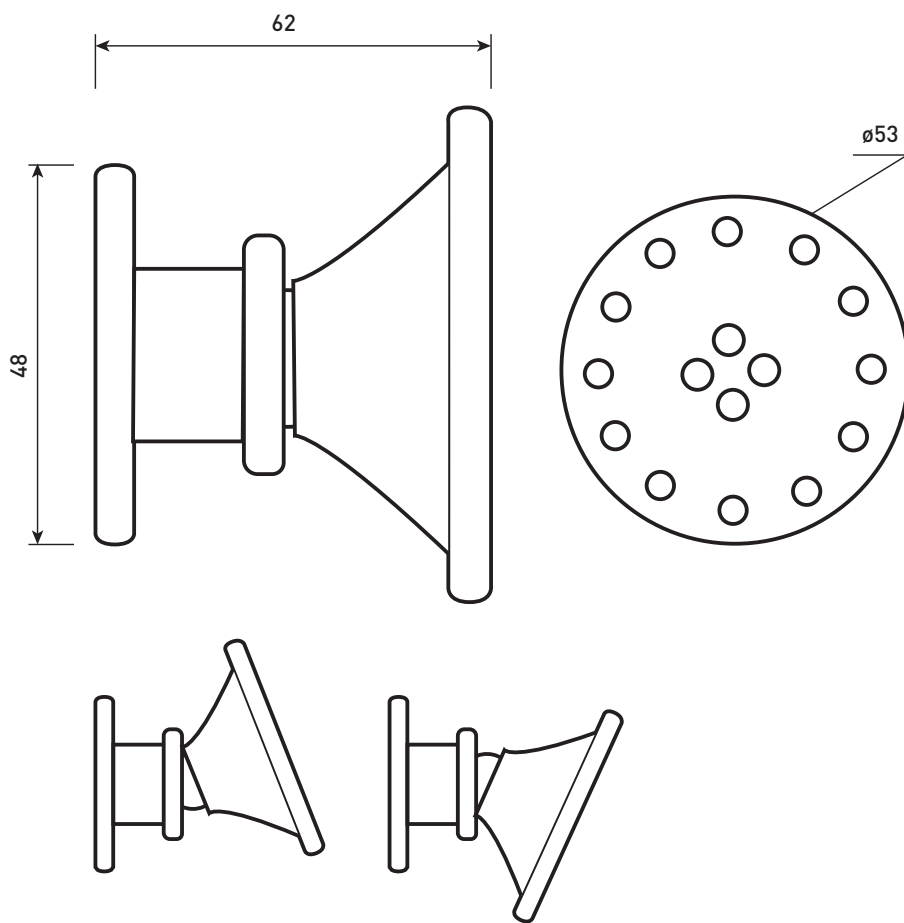

Phoenix

DESIGNED FOR YOU

Technical Data Sheet

Range: Shower Heads
Type: Design Round Body Jet
Code: SH012
Version/Date: v1 6/16

Information:

Guarantee/Aftercare: During installation extra care must be taken to avoid damaging the fittings. We provide a guarantee against faulty manufacture or materials (excluding serviceable parts), providing they have been installed, cared for and used in accordance with our instructions and good plumbing practice.

Notes: Drawings may not be to scale. All dimensions in mm unless otherwise stated. Information correct at time of printing but subject to change at any time.