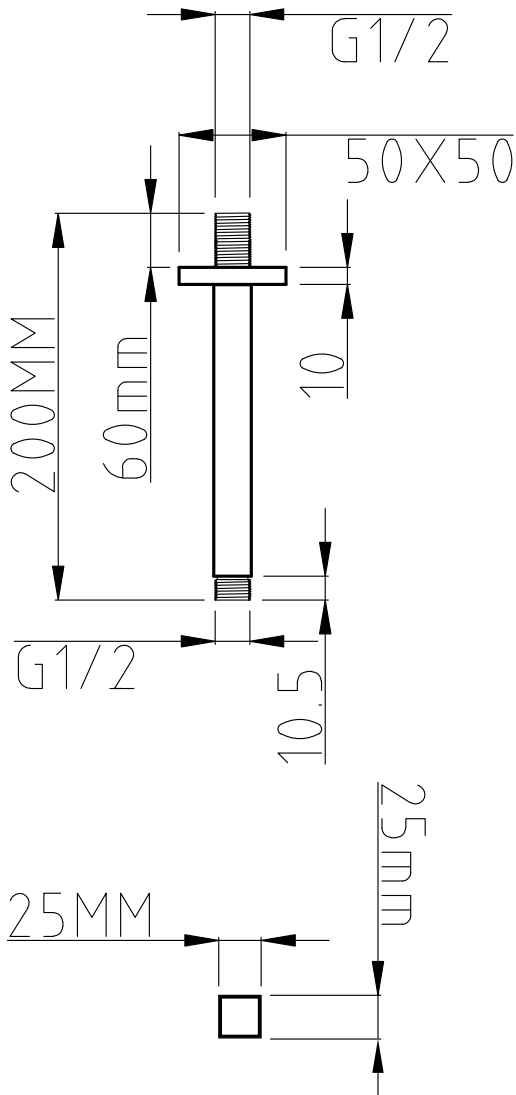

Phoenix

DESIGNED FOR YOU

Technical Data Sheet

Range: Shower Heads - Stainless Steel

Type: Rectangular Shower Head & Ceiling Arm

Code: SH068

Version/Date: v1 1/17

Information:

Notes: Drawings may not be to scale. All dimensions in mm unless otherwise stated. Information correct at time of printing but subject to change at any time.