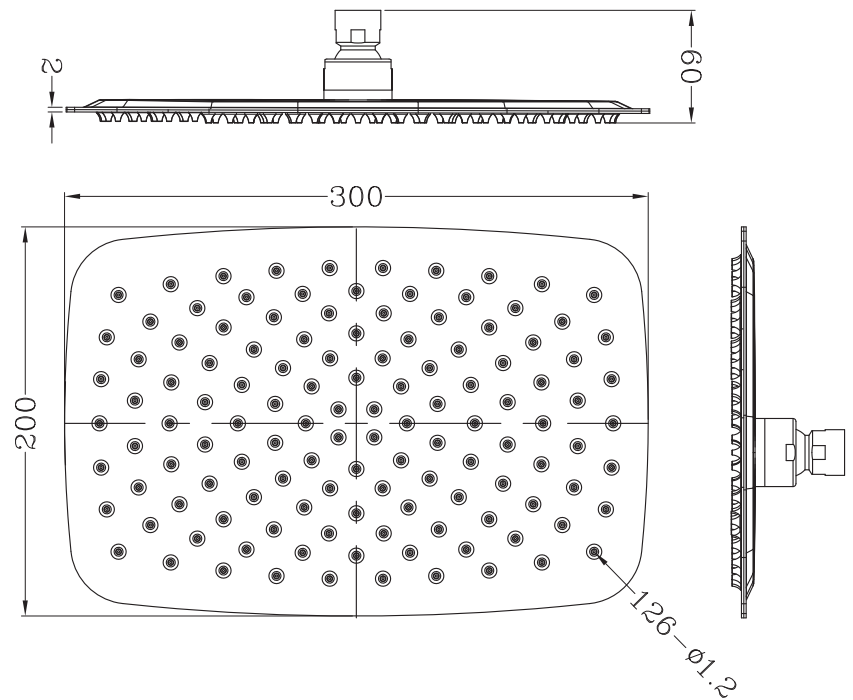

Phoenix

DESIGNED FOR YOU

Technical Data Sheet

Range: Shower Heads - Stainless Steel

Type: Rectangular Shower Head & Ceiling Arm

Code: SH068

Version/Date: v1 1/17

Information:

Notes: Drawings may not be to scale. All dimensions in mm unless otherwise stated. Information correct at time of printing but subject to change at any time.