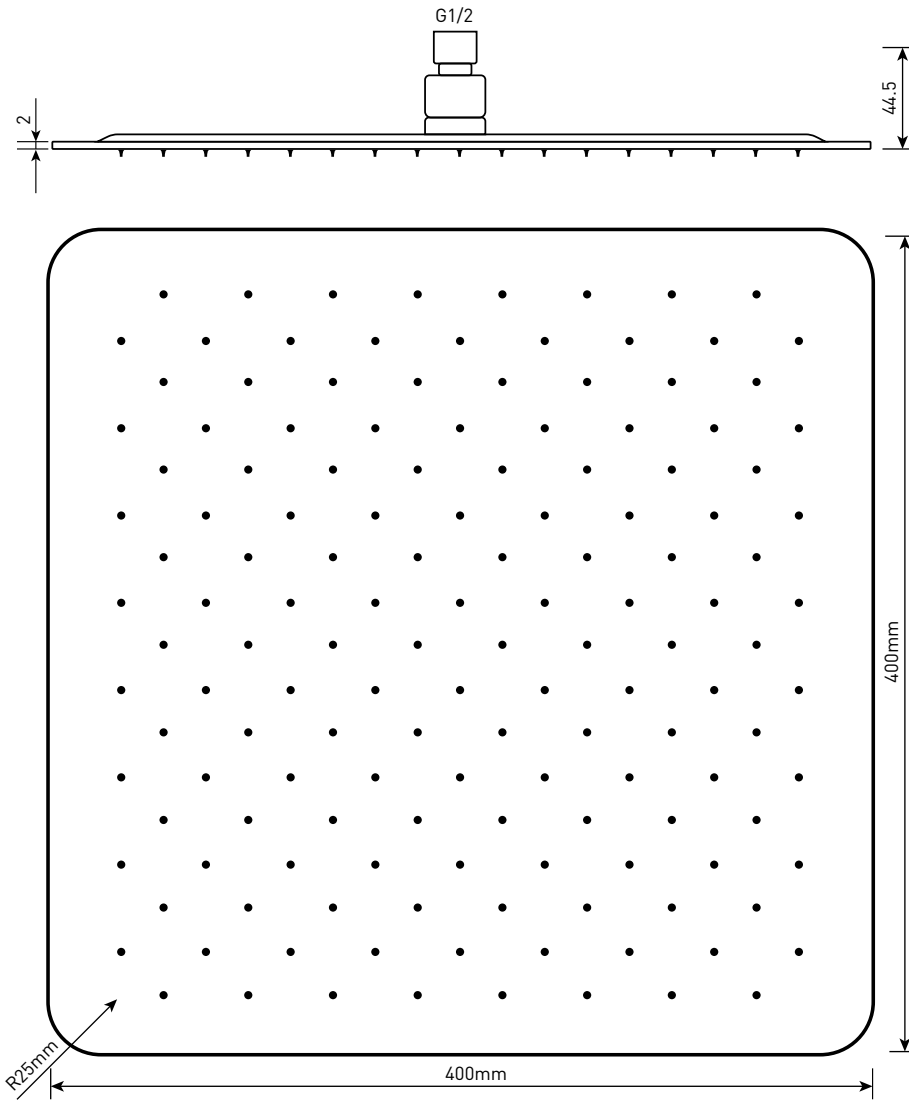

Phoenix

DESIGNED FOR YOU

Technical Data Sheet

Range:	Shower Heads
Type:	Square Head
Code:	SLH003
Version/Date:	v1 06/17

Information:

Finishes:

Chrome

Guarantee/Aftercare: During installation extra care must be taken to avoid damaging the fittings. We provide a guarantee against faulty manufacture or materials (excluding serviceable parts), providing they have been installed, cared for and used in accordance with our instructions and good plumbing practice.

Notes: Drawings may not be to scale. All dimensions in mm unless otherwise stated. Information correct at time of printing but subject to change at any time.