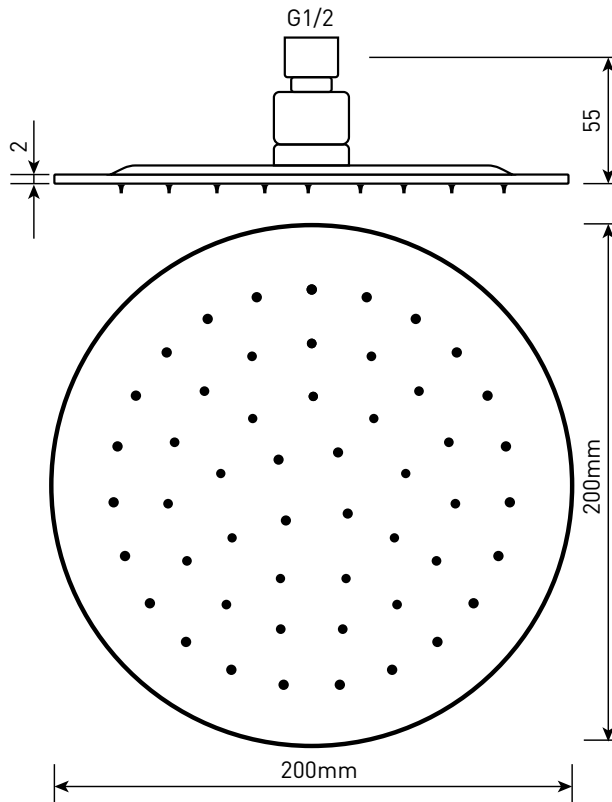

Phoenix

DESIGNED FOR YOU

Technical Data Sheet

Range:	Shower Heads
Type:	Round Head
Code:	SLH004
Version/Date:	v1 06/17

Information:

Finishes:

Chrome

Guarantee/Aftercare: During installation extra care must be taken to avoid damaging the fittings. We provide a guarantee against faulty manufacture or materials (excluding serviceable parts), providing they have been installed, cared for and used in accordance with our instructions and good plumbing practice.

Notes: Drawings may not be to scale. All dimensions in mm unless otherwise stated. Information correct at time of printing but subject to change at any time.