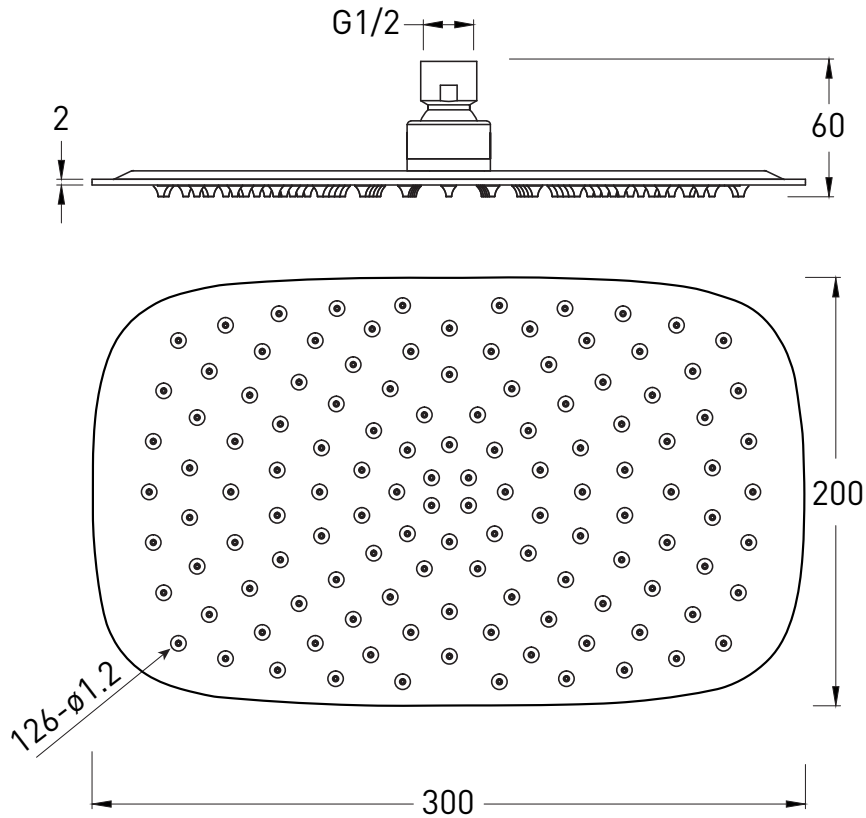

Phoenix

DESIGNED FOR YOU

Technical Data Sheet

Range:	Shower Heads
Type:	Rectangular Head
Code:	SLH008
Version/Date:	v1 09/17

Information:

Finishes:

Chrome

Guarantee/Aftercare: During installation extra care must be taken to avoid damaging the fittings. We provide a guarantee against faulty manufacture or materials (excluding serviceable parts), providing they have been installed, cared for and used in accordance with our instructions and good plumbing practice.

Notes: Drawings may not be to scale. All dimensions in mm unless otherwise stated. Information correct at time of printing but subject to change at any time.