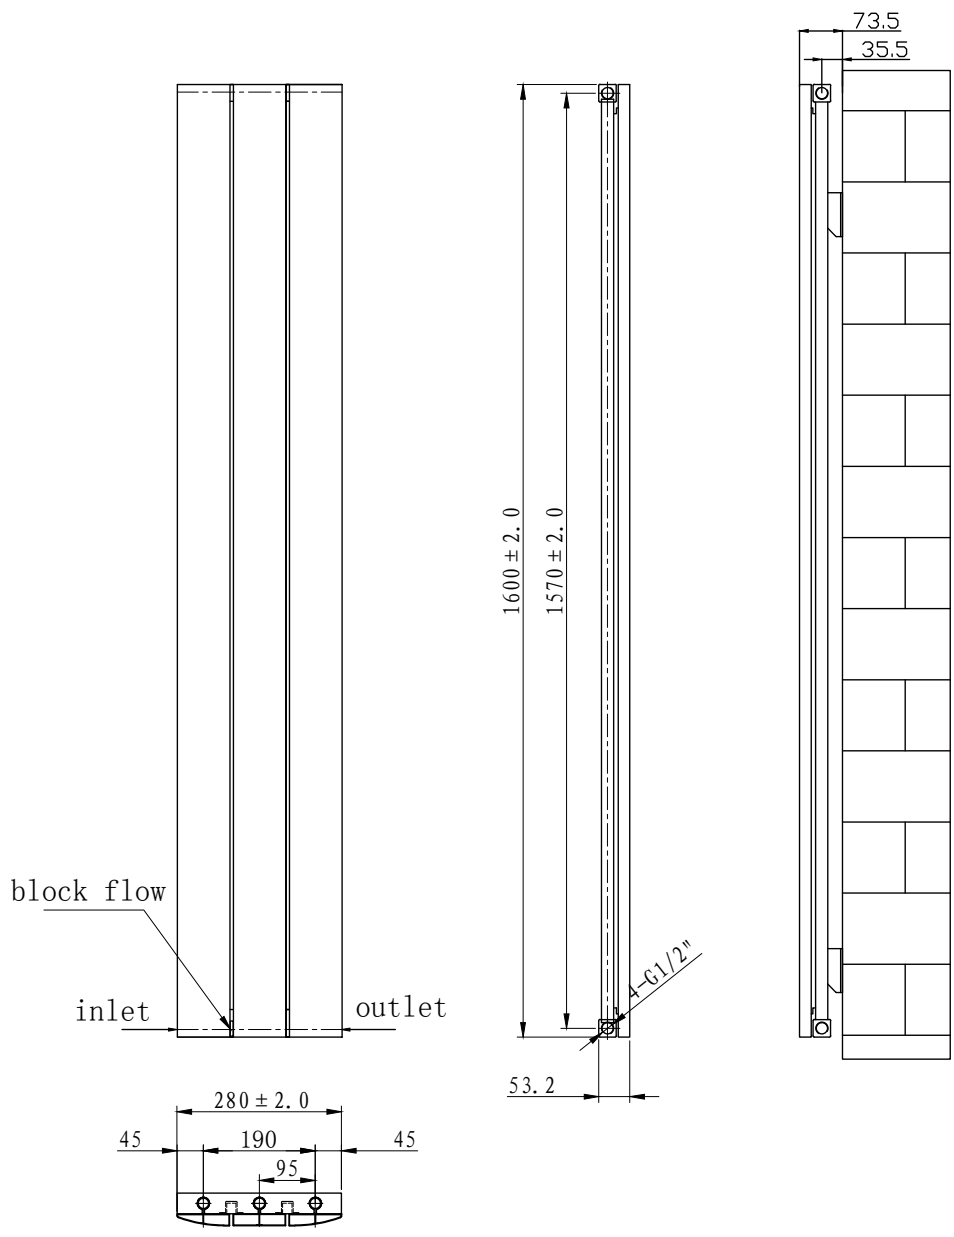

Phoenix

DESIGNED FOR YOU

Technical Data Sheet

Range:	Radiators
Type:	Vega
Code:	RA250 RA251 RA252 RA253 RA254 RA255 RA256
Version/Date:	v6 03/21

Finishes:

Height	Width	Tapping Centres	Wall to Pipe Centres	Watts	BTU's	Code
1600	280	280	45	725	2475	RA250/251/252/253/254/255/256

Notes: Drawings may not be to scale. All dimensions in mm unless otherwise stated. Information correct at time of printing but subject to change at any time.