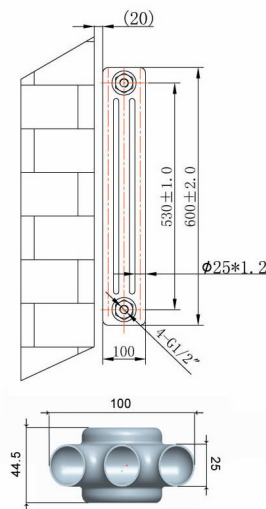

Height	Width	Tapping Centres	Wall to Pipe Centres	Watts	BTU's	Code
600	544	544	76	911	3107	RA940
600	821	821	76	1366	4661	RA941
600	999	999	76	1670	5697	RA942

Finishes:

Anthracite

Guarantee/Aftercare: During installation extra care must be taken to avoid damaging the fittings. We provide a guarantee against faulty manufacture or materials (excluding serviceable parts), providing they have been installed, cared for and used in accordance with our instructions and good plumbing practice. All products installed in a commercial environment carry a 12 month guarantee. We cannot be held responsible for the use of incorrect dimensions shown for first fix without the actual products on site. All dimensions stated are nominal and are subject to manufacturing tolerances.

Phoenix Whirlpools Ltd. Unit 8, Leeds 27 Industrial Estate, Bruntcliffe Ave. Morley, Leeds LS27 0LL

Tel: 0113 201 2260 Email: sales@phoenix-uk.com Web: www.phoenix-uk.com

RA943

RA944

RA945

Height	Width	Tapping Centres	Wall to Pipe Centres	Watts	BTU's	Code
600	1177	1177	76	1973	6733	RA943
1800	287	287	76	1461	4983	RA944
1800	376	376	76	1947	6644	RA945