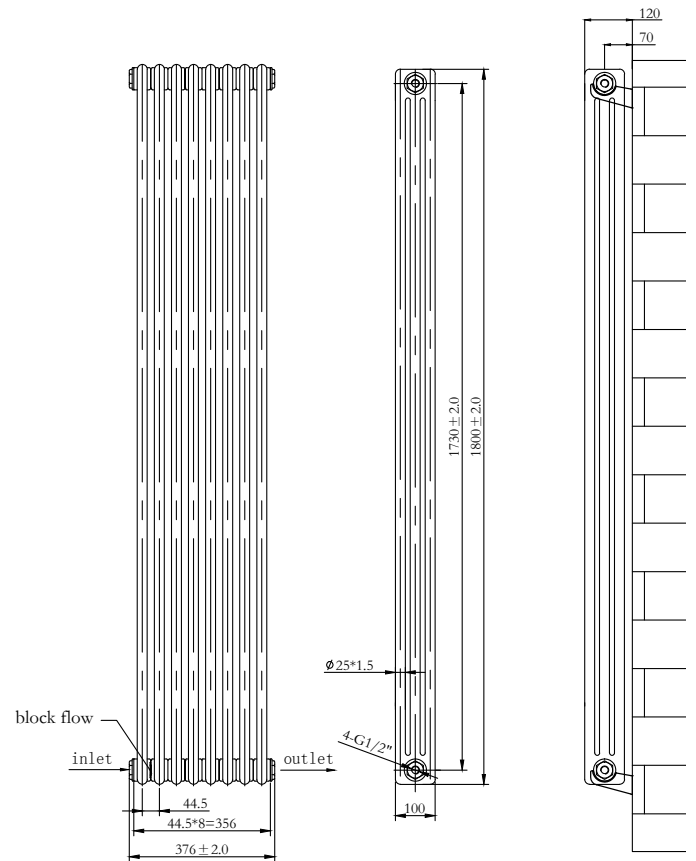

Height	Width	Tapping Centres	Wall to Pipe Centres	Watts	BTU's	Code
600	544	544	76	911	3107	RA940
600	821	821	76	1366	4661	RA941
600	999	999	76	1670	5697	RA942

Finishes:

Anthracite

Guarantee/Aftercare: During installation extra care must be taken to avoid damaging the fittings. We provide a guarantee against faulty manufacture or materials (excluding serviceable parts), providing they have been installed, cared for and used in accordance with our instructions and good plumbing practice. All products installed in a commercial environment carry a 12 month guarantee. We cannot be held responsible for the use of incorrect dimensions shown for first fix without the actual products on site. All dimensions stated are nominal and are subject to manufacturing tolerances.

Phoenix Whirlpools Ltd. Unit 8, Leeds 27 Industrial Estate, Bruntcliffe Ave. Morley, Leeds LS27 0LL

Tel: 0113 201 2260 Email: sales@phoenix-uk.com Web: www.phoenix-uk.com

RA943

RA944

RA945

Height	Width	Tapping Centres	Wall to Pipe Centres	Watts	BTU's	Code
600	1177	1177	76	1973	6733	RA943
1800	287	287	76	1461	4983	RA944
1800	376	376	76	1947	6644	RA945