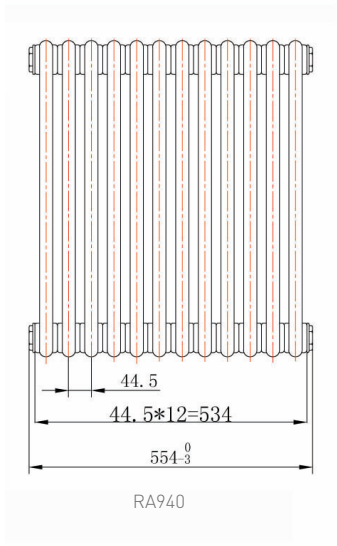

Range: Radiators

Type: Nicole 3 Column

Code: RA940 RA941 RA942 RA943 RA944 RA945

Version/Date: v1 03/21

600 x 544 Image Shown

These products are designed as a warmer of dry towels. Placing wet towels or garments on these products may result in the deterioration of the surface finish.

Height	Width	Tapping Centres	Wall to Pipe Centres	Watts	BTU's	Code
600	544	544	76	911	3107	RA940
600	821	821	76	1366	4661	RA941
600	999	999	76	1670	5697	RA942

Finishes:

Anthracite

Guarantee/Aftercare: During installation extra care must be taken to avoid damaging the fittings. We provide a guarantee against faulty manufacture or materials (excluding serviceable parts), providing they have been installed, cared for and used in accordance with our instructions and good plumbing practice. All products installed in a commercial environment carry a 12 month guarantee. We cannot be held responsible for the use of incorrect dimensions shown for first fix without the actual products on site. All dimensions stated are nominal and are subject to manufacturing tolerances.

Phoenix Whirlpools Ltd. Unit 8, Leeds 27 Industrial Estate, Bruntcliffe Ave. Morley, Leeds LS27 0LL

Tel: 0113 201 2260 Email: sales@phoenix-uk.com Web: www.phoenix-uk.com

RA943

RA944

RA945

Height	Width	Tapping Centres	Wall to Pipe Centres	Watts	BTU's	Code
600	1177	1177	76	1973	6733	RA943
1800	287	287	76	1461	4983	RA944
1800	376	376	76	1947	6644	RA945