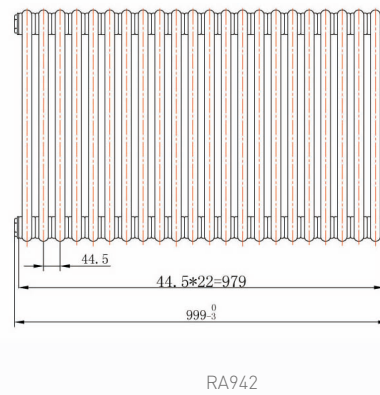

Range: Radiators

Type: Nicole 3 Column

Code: RA940 RA941 RA942 RA943 RA944 RA945

Version/Date: v1 03/21

600 x 544 Image Shown

These products are designed as a warmer of dry towels. Placing wet towels or garments on these products may result in the deterioration of the surface finish.

Height	Width	Tapping Centres	Wall to Pipe Centres	Watts	BTU's	Code
600	544	544	76	911	3107	RA940
600	821	821	76	1366	4661	RA941
600	999	999	76	1670	5697	RA942

Finishes:

Anthracite

Guarantee/Aftercare: During installation extra care must be taken to avoid damaging the fittings. We provide a guarantee against faulty manufacture or materials (excluding serviceable parts), providing they have been installed, cared for and used in accordance with our instructions and good plumbing practice. All products installed in a commercial environment carry a 12 month guarantee. We cannot be held responsible for the use of incorrect dimensions shown for first fix without the actual products on site. All dimensions stated are nominal and are subject to manufacturing tolerances.

Phoenix Whirlpools Ltd. Unit 8, Leeds 27 Industrial Estate, Bruntcliffe Ave. Morley, Leeds LS27 0LL

Tel: 0113 201 2260 Email: sales@phoenix-uk.com Web: www.phoenix-uk.com

RA943

RA944

RA945

Height	Width	Tapping Centres	Wall to Pipe Centres	Watts	BTU's	Code
600	1177	1177	76	1973	6733	RA943
1800	287	287	76	1461	4983	RA944
1800	376	376	76	1947	6644	RA945