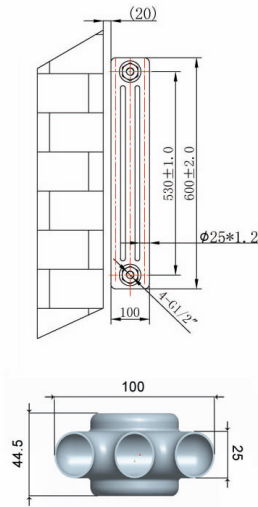

Height	Width	Tapping Centres	Wall to Pipe Centres	Watts	BTU's	Code
600	544	544	76	911	3107	RA940
600	821	821	76	1366	4661	RA941
600	999	999	76	1670	5697	RA942

Finishes:

Anthracite

Guarantee/Aftercare: During installation extra care must be taken to avoid damaging the fittings. We provide a guarantee against faulty manufacture or materials (excluding serviceable parts), providing they have been installed, cared for and used in accordance with our instructions and good plumbing practice. All products installed in a commercial environment carry a 12 month guarantee. We cannot be held responsible for the use of incorrect dimensions shown for first fix without the actual products on site. All dimensions stated are nominal and are subject to manufacturing tolerances.

Phoenix Whirlpools Ltd. Unit 8, Leeds 27 Industrial Estate, Bruntcliffe Ave. Morley, Leeds LS27 0LL

Tel: 0113 201 2260 Email: sales@phoenix-uk.com Web: www.phoenix-uk.com

RA943

RA944

RA945

Height	Width	Tapping Centres	Wall to Pipe Centres	Watts	BTU's	Code
600	1177	1177	76	1973	6733	RA943
1800	287	287	76	1461	4983	RA944
1800	376	376	76	1947	6644	RA945