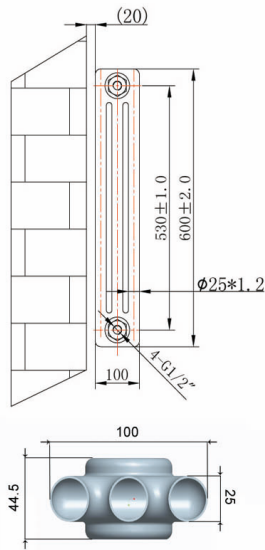

Range: Radiators

Type: Nicole 3 Column

Code: RA940 RA941 RA942 RA943 RA944 RA945

Version/Date: v1 03/21

600 x 544 Image Shown

These products are designed as a warmer of dry towels. Placing wet towels or garments on these products may result in the deterioration of the surface finish.