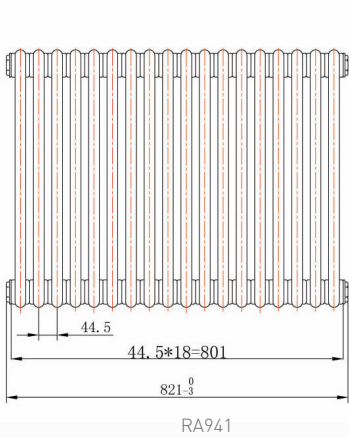

Range: Radiators

Type: Nicole 3 Column

Code: RA940 RA941 RA942 RA943 RA944 RA945

Version/Date: v1 03/21

600 x 544 Image Shown

These products are designed as a warmer of dry towels. Placing wet towels or garments on these products may result in the deterioration of the surface finish.

Height	Width	Tapping Centres	Wall to Pipe Centres	Watts	BTU's	Code
600	544	544	76	911	3107	RA940
600	821	821	76	1366	4661	RA941
600	999	999	76	1670	5697	RA942

Finishes:

Anthracite

Guarantee/Aftercare: During installation extra care must be taken to avoid damaging the fittings. We provide a guarantee against faulty manufacture or materials (excluding serviceable parts), providing they have been installed, cared for and used in accordance with our instructions and good plumbing practice. All products installed in a commercial environment carry a 12 month guarantee. We cannot be held responsible for the use of incorrect dimensions shown for first fix without the actual products on site. All dimensions stated are nominal and are subject to manufacturing tolerances.

Phoenix Whirlpools Ltd. Unit 8, Leeds 27 Industrial Estate, Bruntcliffe Ave. Morley, Leeds LS27 0LL

Tel: 0113 201 2260 Email: sales@phoenix-uk.com Web: www.phoenix-uk.com

RA943

RA944

RA945

Height	Width	Tapping Centres	Wall to Pipe Centres	Watts	BTU's	Code
600	1177	1177	76	1973	6733	RA943
1800	287	287	76	1461	4983	RA944
1800	376	376	76	1947	6644	RA945