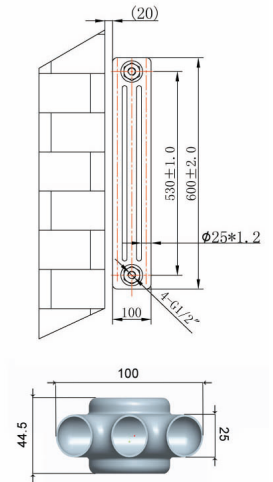

Height	Width	Tapping Centres	Wall to Pipe Centres	Watts	BTU's	Code
600	544	544	76	911	3107	RA940
600	821	821	76	1366	4661	RA941
600	999	999	76	1670	5697	RA942

Finishes:

Anthracite

Guarantee/Aftercare: During installation extra care must be taken to avoid damaging the fittings. We provide a guarantee against faulty manufacture or materials (excluding serviceable parts), providing they have been installed, cared for and used in accordance with our instructions and good plumbing practice. All products installed in a commercial environment carry a 12 month guarantee. We cannot be held responsible for the use of incorrect dimensions shown for first fix without the actual products on site. All dimensions stated are nominal and are subject to manufacturing tolerances.

Phoenix Whirlpools Ltd. Unit 8, Leeds 27 Industrial Estate, Bruntcliffe Ave. Morley, Leeds LS27 0LL

Tel: 0113 201 2260 Email: sales@phoenix-uk.com Web: www.phoenix-uk.com

RA943

RA944

RA945

Height	Width	Tapping Centres	Wall to Pipe Centres	Watts	BTU's	Code
600	1177	1177	76	1973	6733	RA943
1800	287	287	76	1461	4983	RA944
1800	376	376	76	1947	6644	RA945