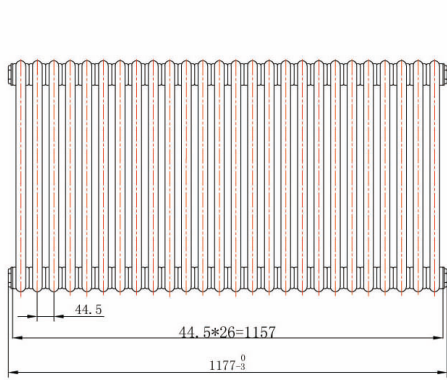

Height	Width	Tapping Centres	Wall to Pipe Centres	Watts	BTU's	Code
600	544	544	76	911	3107	RA940
600	821	821	76	1366	4661	RA941
600	999	999	76	1670	5697	RA942

Finishes:

Anthracite

Guarantee/Aftercare: During installation extra care must be taken to avoid damaging the fittings. We provide a guarantee against faulty manufacture or materials (excluding serviceable parts), providing they have been installed, cared for and used in accordance with our instructions and good plumbing practice. All products installed in a commercial environment carry a 12 month guarantee. We cannot be held responsible for the use of incorrect dimensions shown for first fix without the actual products on site. All dimensions stated are nominal and are subject to manufacturing tolerances.

Phoenix Whirlpools Ltd. Unit 8, Leeds 27 Industrial Estate, Bruntcliffe Ave. Morley, Leeds LS27 0LL

Tel: 0113 201 2260 Email: sales@phoenix-uk.com Web: www.phoenix-uk.com

RA943

RA944

RA945

Height	Width	Tapping Centres	Wall to Pipe Centres	Watts	BTU's	Code
600	1177	1177	76	1973	6733	RA943
1800	287	287	76	1461	4983	RA944
1800	376	376	76	1947	6644	RA945