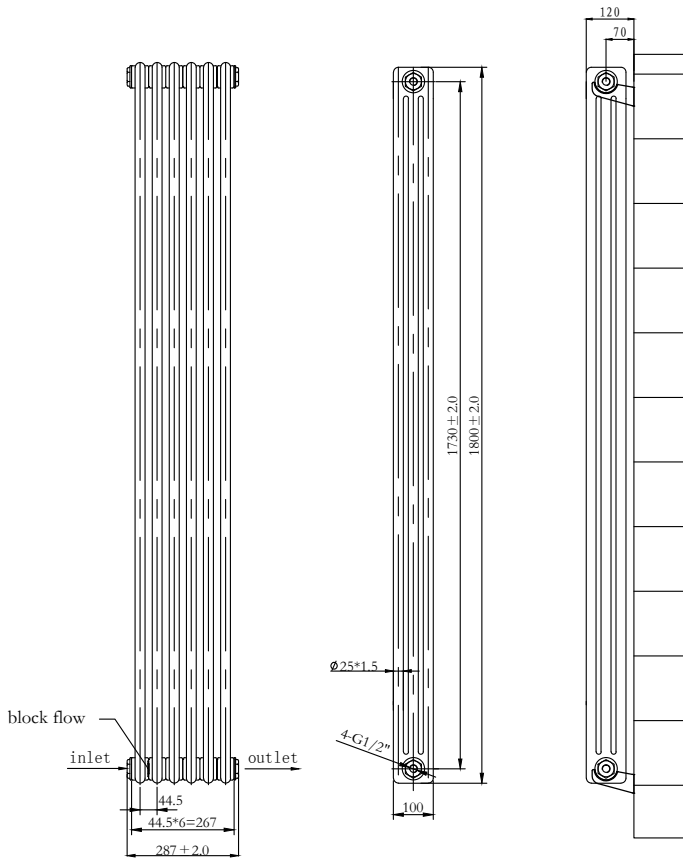

Height	Width	Tapping Centres	Wall to Pipe Centres	Watts	BTU's	Code
600	544	544	76	911	3107	RA940
600	821	821	76	1366	4661	RA941
600	999	999	76	1670	5697	RA942

Finishes:

Anthracite

Guarantee/Aftercare: During installation extra care must be taken to avoid damaging the fittings. We provide a guarantee against faulty manufacture or materials (excluding serviceable parts), providing they have been installed, cared for and used in accordance with our instructions and good plumbing practice. All products installed in a commercial environment carry a 12 month guarantee. We cannot be held responsible for the use of incorrect dimensions shown for first fix without the actual products on site. All dimensions stated are nominal and are subject to manufacturing tolerances.

Phoenix Whirlpools Ltd. Unit 8, Leeds 27 Industrial Estate, Bruntcliffe Ave. Morley, Leeds LS27 0LL

Tel: 0113 201 2260 Email: sales@phoenix-uk.com Web: www.phoenix-uk.com

RA943

RA944

RA945

Height	Width	Tapping Centres	Wall to Pipe Centres	Watts	BTU's	Code
600	1177	1177	76	1973	6733	RA943
1800	287	287	76	1461	4983	RA944
1800	376	376	76	1947	6644	RA945