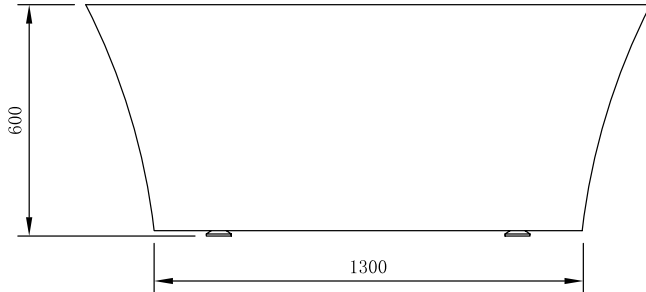

Range: Luxury Bathing
 Type: Konnex Freestanding
 Code: RT025
 Version/Date: v1 03/21

Information:
Capacity: 240 Litres

Guarantee/Aftercare: During installation extra care must be taken to avoid damaging the fittings. We provide a guarantee against faulty manufacture or materials (excluding serviceable parts), providing they have been installed, cared for and used in accordance with our instructions and good plumbing practice. All products installed in a commercial environment carry a 12 month guarantee. We cannot be held responsible for the use of incorrect dimensions shown for first fix without the actual products on site.
 In line with the CE standards for this type of product, there may be a manufacturers tolerance of approximately +/- 2% on the overall dimensions and finish on these products. As per our terms and conditions of guarantee, we cannot be held responsible for the use of dimensions shown for first fix without the actual products on site. All dimensions stated are nominal and are subject to manufacturing tolerances.