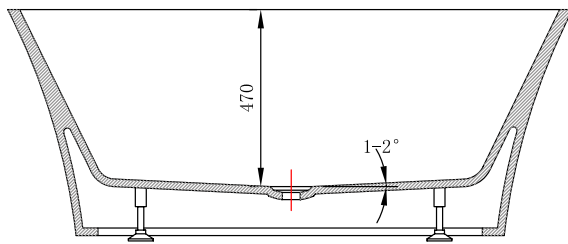

Range: Luxury Bathing
 Type: Konnex Freestanding
 Code: RT025
 Version/Date: v1 03/21

Information:
Capacity: 240 Litres

Guarantee/Aftercare: During installation extra care must be taken to avoid damaging the fittings. We provide a guarantee against faulty manufacture or materials (excluding serviceable parts), providing they have been installed, cared for and used in accordance with our instructions and good plumbing practice. All products installed in a commercial environment carry a 12 month guarantee. We cannot be held responsible for the use of incorrect dimensions shown for first fix without the actual products on site.
 In line with the CE standards for this type of product, there may be a manufacturers tolerance of approximately +/- 2% on the overall dimensions and finish on these products. As per our terms and conditions of guarantee, we cannot be held responsible for the use of dimensions shown for first fix without the actual products on site. All dimensions stated are nominal and are subject to manufacturing tolerances.