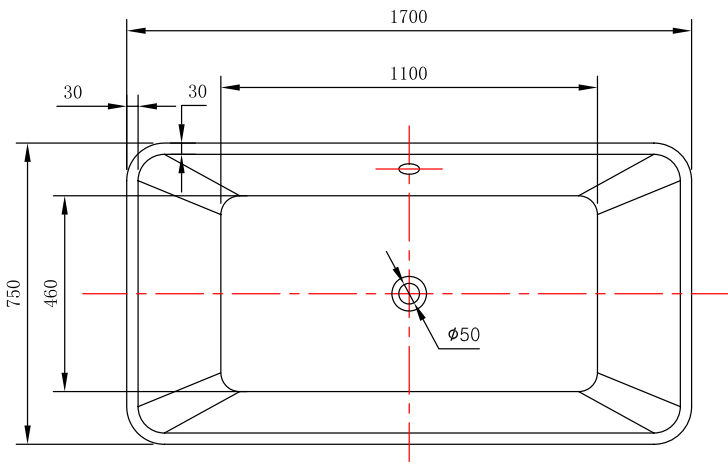

Range: Luxury Bathing
 Type: Konnex Freestanding
 Code: RT025
 Version/Date: v1 03/21

Information:
Capacity: 240 Litres

Guarantee/Aftercare: During installation extra care must be taken to avoid damaging the fittings. We provide a guarantee against faulty manufacture or materials (excluding serviceable parts), providing they have been installed, cared for and used in accordance with our instructions and good plumbing practice. All products installed in a commercial environment carry a 12 month guarantee. We cannot be held responsible for the use of incorrect dimensions shown for first fix without the actual products on site.
 In line with the CE standards for this type of product, there may be a manufacturers tolerance of approximately +/- 2% on the overall dimensions and finish on these products. As per our terms and conditions of guarantee, we cannot be held responsible for the use of dimensions shown for first fix without the actual products on site. All dimensions stated are nominal and are subject to manufacturing tolerances.