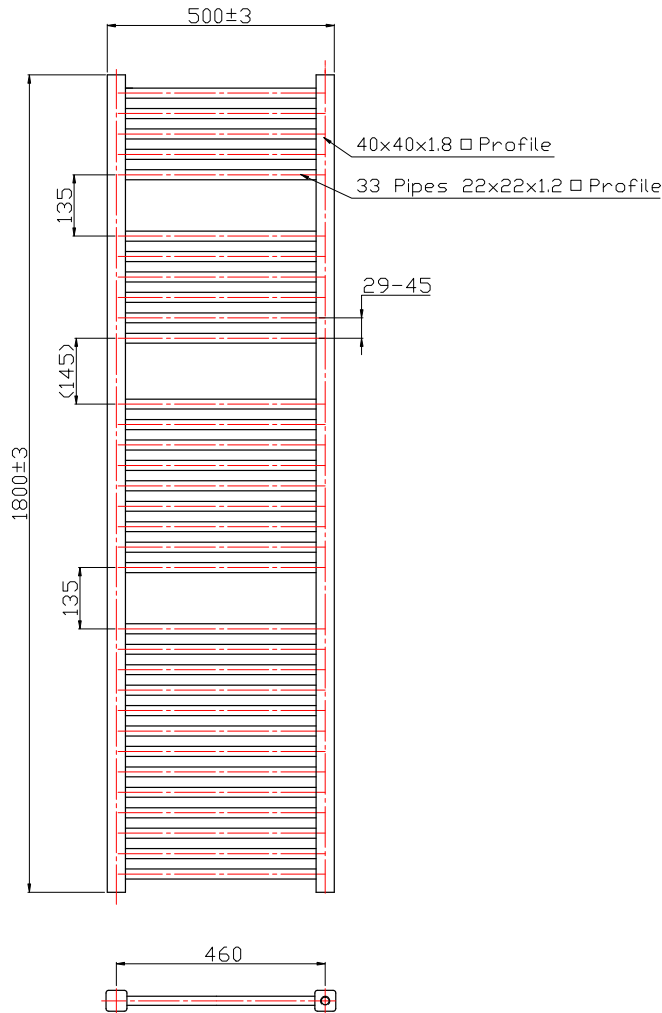

Range:	Radiators
Type:	Arno
Code:	TR136 TR137 TR122 TR123 TR124
Version/Date:	v3 03/21

1200 x 500 Image Shown

This product is designed as a warmer of dry towels. Placing wet towels or garments on this product may result in the deterioration of the surface finish.

Height	Width	Pipe Centres	Wall to Pipe Centres	Watts	BTU's	Code
1800	500	460	60	863	2944	TR136
1800	500	460	60	1006	3430	TR137 TR122 TR123 TR124

**Guarantee/Aftercare:** During installation extra care must be taken to avoid damaging the fittings. We provide a guarantee against faulty manufacture or materials (excluding serviceable parts), providing they have been installed, cared for and used in accordance with our instructions and good plumbing practice. All products installed in a commercial environment carry a 12 month guarantee. We cannot be held responsible for the use of incorrect dimensions shown for first fix without the actual products on site. All dimensions stated are nominal and are subject to manufacturing tolerances.