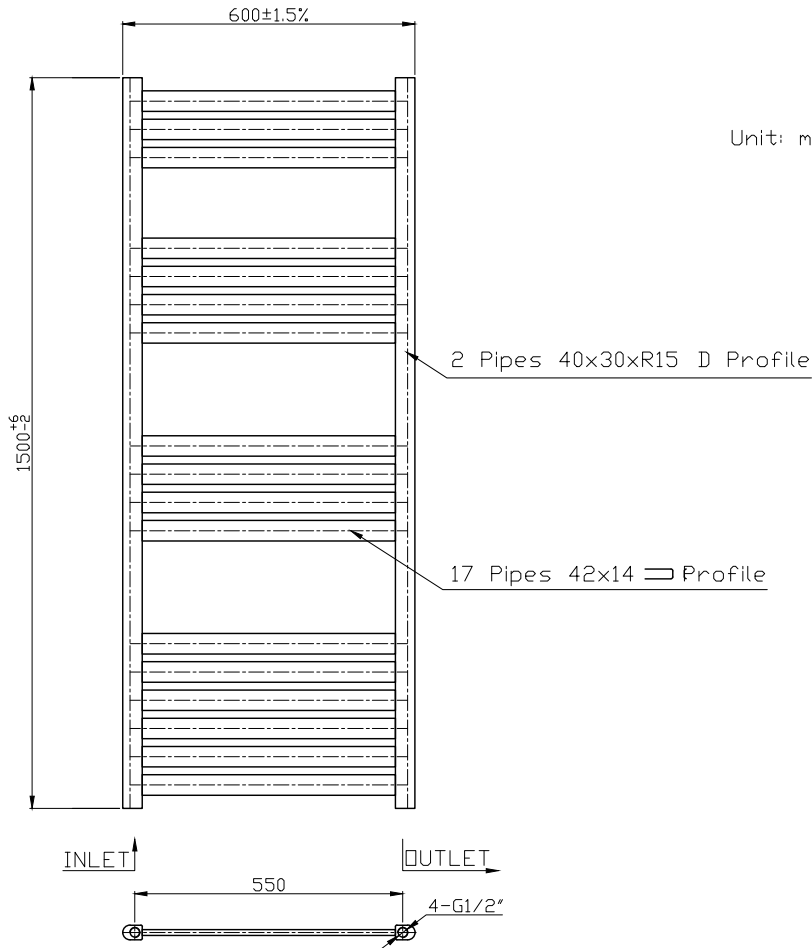

Range: Radiators

Type: Konnex

Code: TR085 TR086 TR087 TR088 TR089

Version/Date: v1 04/21

Unit: mm

1800 x 500 Image Shown

This product is designed as a warmer of dry towels. Placing wet towels or garments on this product may result in the deterioration of the surface finish.

Height	Width	Pipe Centres	Wall to Pipe Centres	Watts	BTU's	Code
1500	600	550	65-85	689	2352	TR085
1500	600	550	65-85	872	2978	TR086 TR087 TR088 TR089

Guarantee/Aftercare: During installation extra care must be taken to avoid damaging the fittings. We provide a guarantee against faulty manufacture or materials (excluding serviceable parts), providing they have been installed, cared for and used in accordance with our instructions and good plumbing practice. All products installed in a commercial environment carry a 12 month guarantee. We cannot be held responsible for the use of incorrect dimensions shown for first fix without the actual products on site. All dimensions stated are nominal and are subject to manufacturing tolerances.