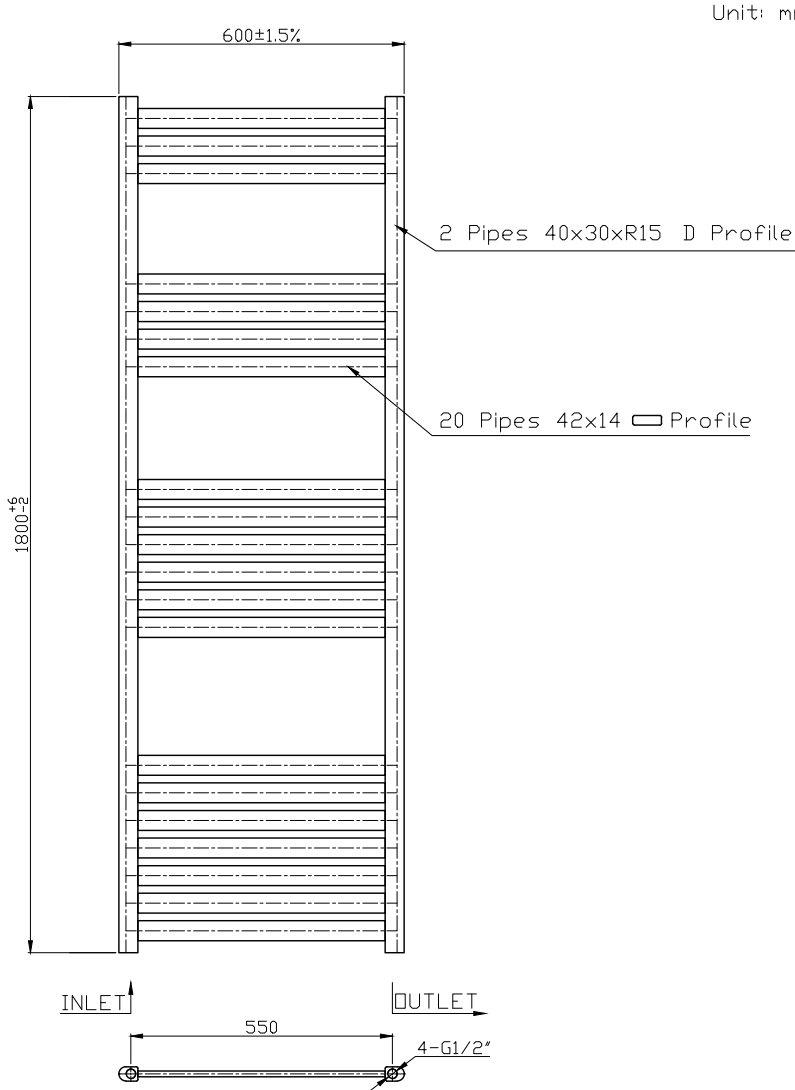

Range:	Radiators
Type:	Konnex
Code:	TR091 TR092 TR093 TR094 TR095
Version/Date:	v1 04/21

Unit: mm

1800 x 500 Image Shown

This product is designed as a warmer of dry towels. Placing wet towels or garments on this product may result in the deterioration of the surface finish.

Height	Width	Pipe Centres	Wall to Pipe Centres	Watts	BTU's	Code
1800	600	550	65-85	815	2782	TR091
1800	600	550	65-85	1033	3523	TR092 TR093 TR094 TR095

Finishes:

Guarantee/Aftercare: During installation extra care must be taken to avoid damaging the fittings. We provide a guarantee against faulty manufacture or materials (excluding serviceable parts), providing they have been installed, cared for and used in accordance with our instructions and good plumbing practice. All products installed in a commercial environment carry a 12 month guarantee. We cannot be held responsible for the use of incorrect dimensions shown for first fix without the actual products on site. All dimensions stated are nominal and are subject to manufacturing tolerances.

Notes: Drawings may not be to scale. All dimensions in mm unless otherwise stated. Information correct at time of printing but subject to change at any time.