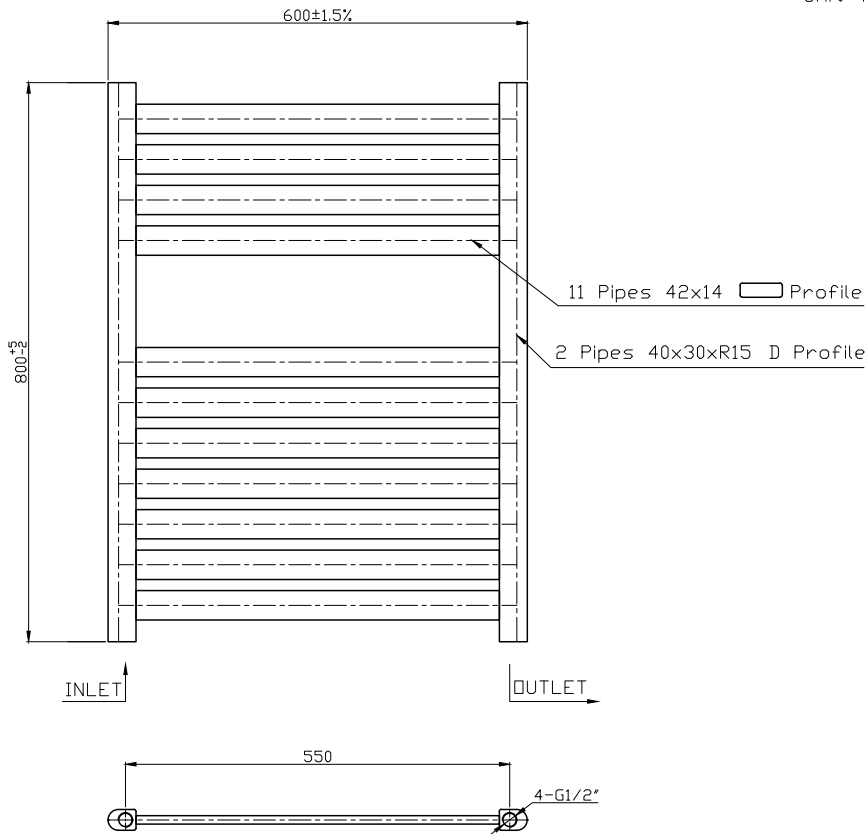

Range: Radiators

Type: Konnex

Code: ER069 ER070 ER071 ER072 ER073

Version/Date: v1 05/21

Unit: mm

1200 x 500 Image Shown

This product is designed as a warmer of dry towels. Placing wet towels or garments on this product may result in the deterioration of the surface finish.