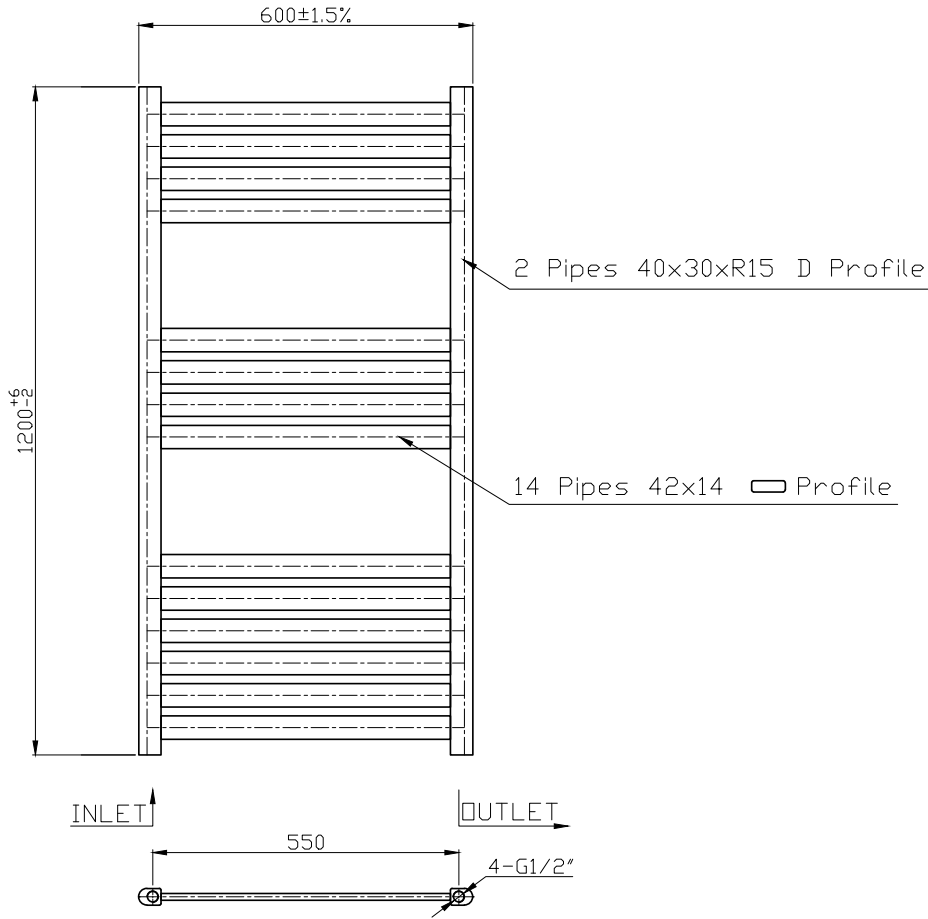

Range:	Radiators
Type:	Konnex
Code:	ER075 ER076 ER077 ER078 ER079
Version/Date:	v1 05/21

Unit: mm

1200 x 500 Image Shown

This product is designed as a warmer of dry towels. Placing wet towels or garments on this product may result in the deterioration of the surface finish.

Height	Width	Element Watts
1200	600	300

Guarantee/Aftercare: During installation extra care must be taken to avoid damaging the fittings. We provide a guarantee against faulty manufacture or materials (excluding serviceable parts), providing they have been installed, cared for and used in accordance with our instructions and good plumbing practice.