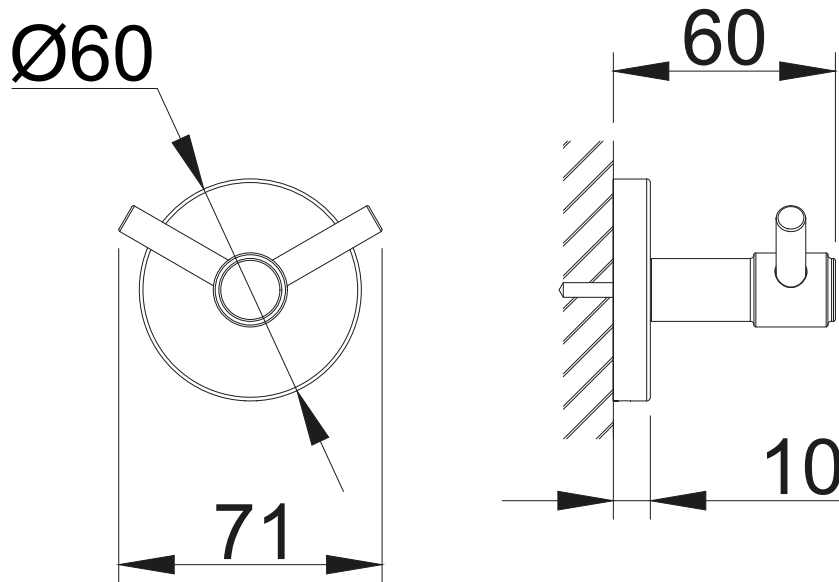

Range: Accessories

Type: Robe Hook

Code: A13005 A14005

Version/Date: v1 03/23

Information:

Guarantee/Aftercare: During installation extra care must be taken to avoid damaging the fittings. We provide a guarantee against faulty manufacture or materials (excluding serviceable parts), providing they have been installed, cared for and used in accordance with our instructions and good plumbing practice. We recommend that all brassware is installed to allow access to serviceable parts as we cannot accept responsibility in the event that access is required.