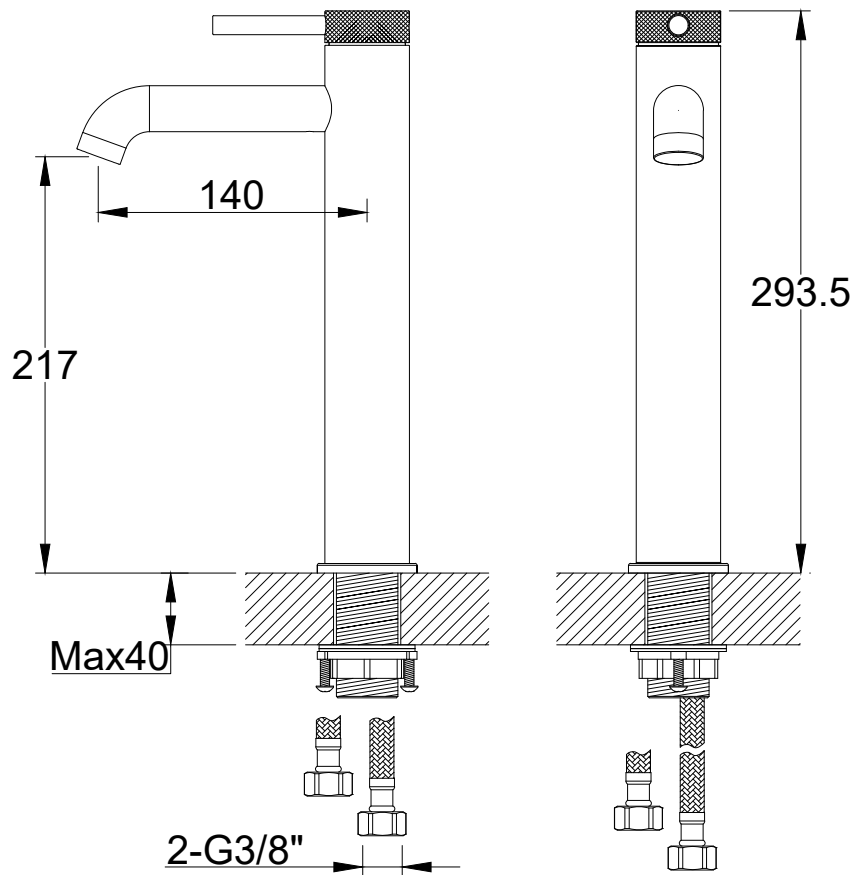

Range: Brassware  
 Type: Sima Knurled Tall Basin Mono Mixer  
 Code: KN027 KN036 KN005  
 Version/Date: v1 07/22

**Information:**

Guarantee/Aftercare: During installation extra care must be taken to avoid damaging the fittings. We provide a guarantee against faulty manufacture or materials (excluding serviceable parts), providing they have been installed, cared for and used in accordance with our instructions and good plumbing practice. We recommend that all brassware is installed to allow access to serviceable parts as we cannot accept responsibility in the event that access is required.