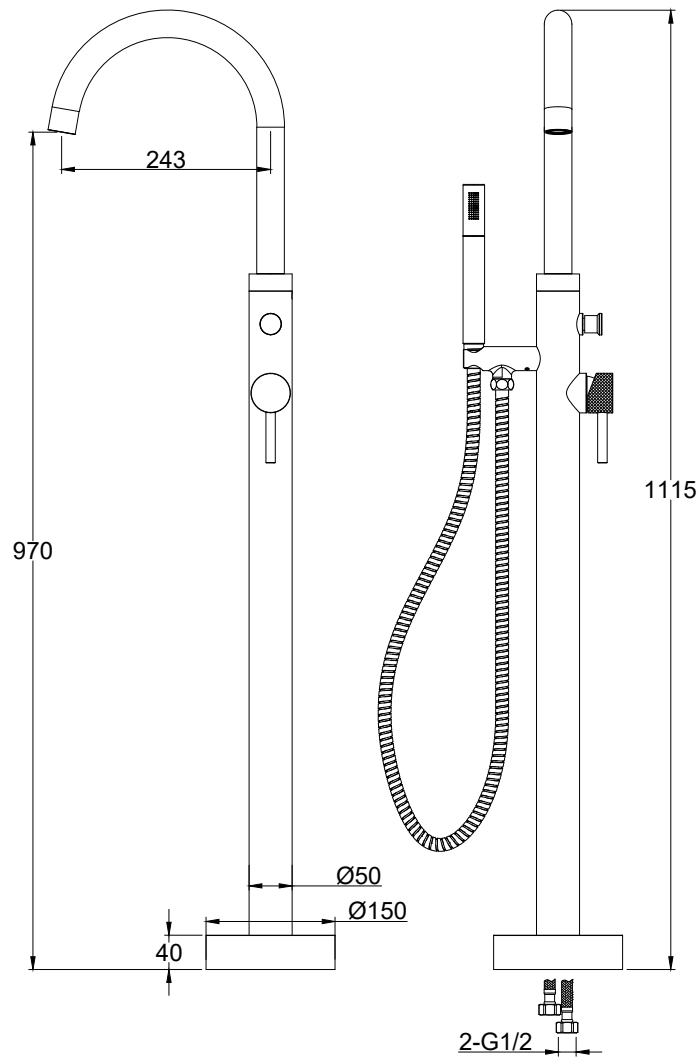

Range: Brassware

Type: Sima Knurled Freestanding Bath Shower Mixer

Code: KN028 KN037 KN020

Version/Date: v1 07/22

**Information:**

Guarantee/Aftercare: During installation extra care must be taken to avoid damaging the fittings. We provide a guarantee against faulty manufacture or materials (excluding serviceable parts), providing they have been installed, cared for and used in accordance with our instructions and good plumbing practice. We recommend that all brassware is installed to allow access to serviceable parts as we cannot accept responsibility in the event that access is required.