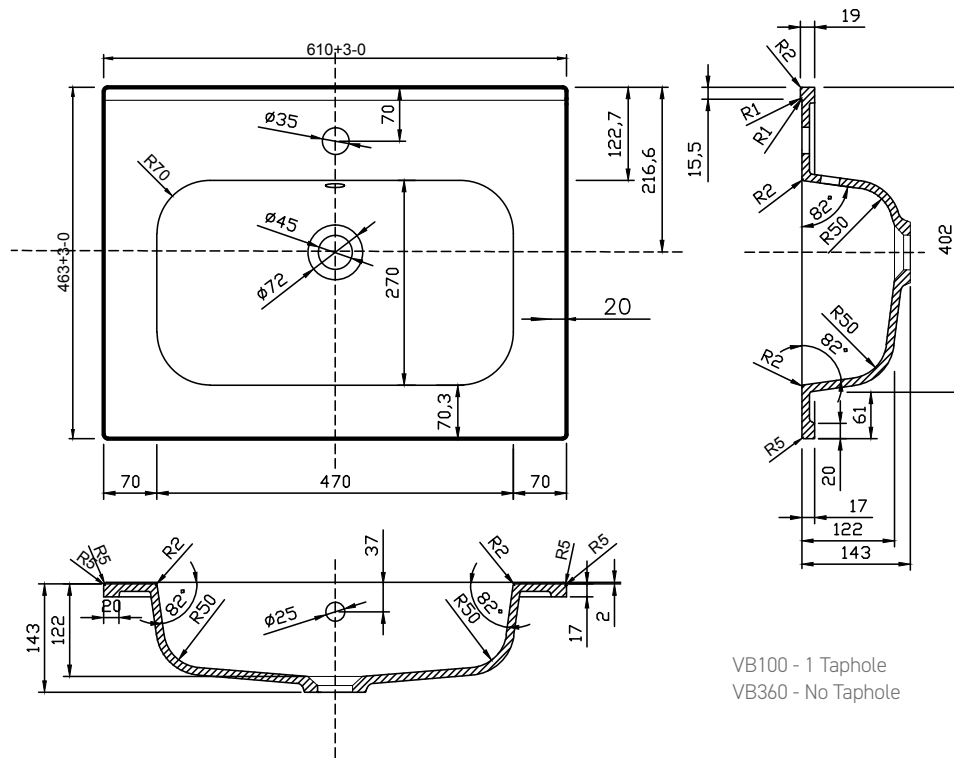

Range: I-Zone Furniture

Type: Round Mineral Cast Basin

Code: VB100 - 1 Taphole VB360 - No Taphole

Version/Date: v2 10/24

VB100 - 1 Taphole
VB360 - No Taphole

 **Inc Chrome Overflow**

VB100
VB360

 **Inc Matt Black Overflow**