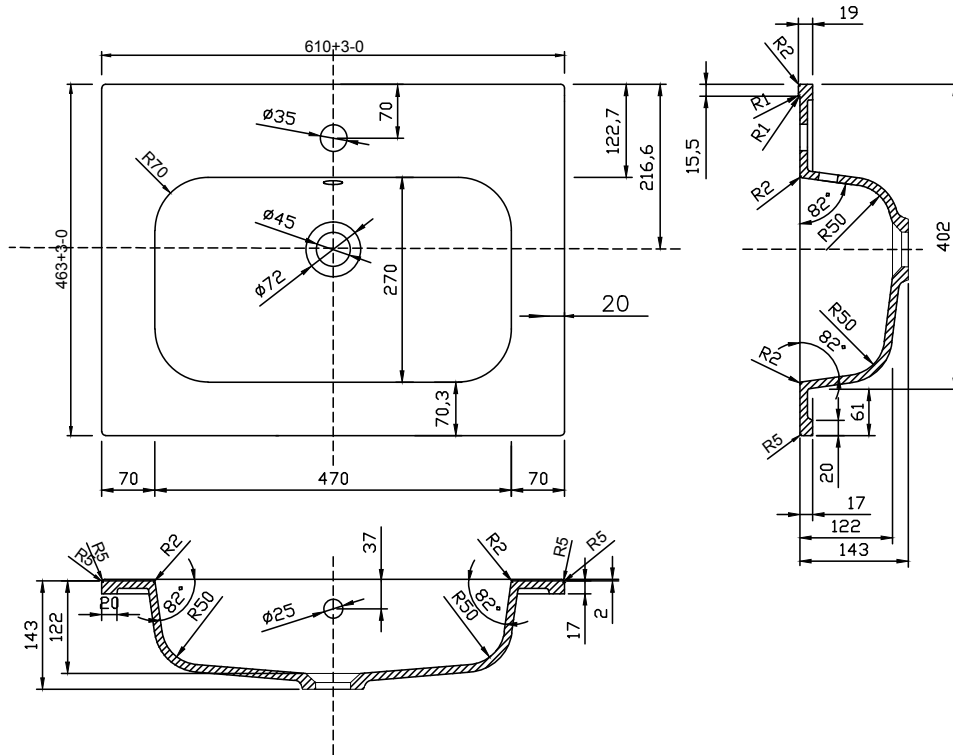

Range: I-Zone Furniture

Type: Round Mineral Cast Basin

Code: VB100

Version/Date: v1 05/22

 Inc Chrome Overflow
VB100

 Inc Matt Black Overflow
VB100B

 Inc Brushed Brass Overflow
VB100G

Guarantee/Aftercare: During installation extra care must be taken to avoid damaging the fittings. We provide a guarantee against faulty manufacture or materials (excluding serviceable parts), providing they have been installed, cared for and used in accordance with our instructions and good plumbing practice.