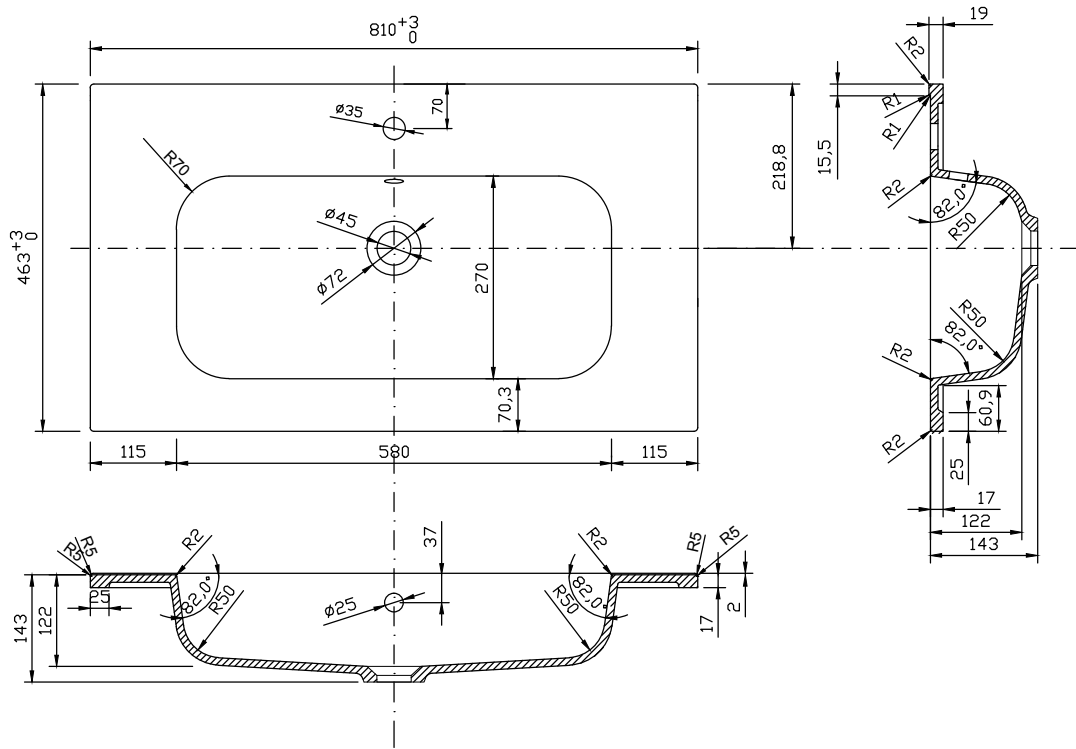

Range: I-Zone Furniture

Type: Round Mineral Cast Basin

Code: VB101

Version/Date: v1 05/22

 Inc Chrome Overflow  
VB101

 Inc Matt Black Overflow  
VB101B

 Inc Brushed Brass Overflow  
VB101G

**Guarantee/Aftercare:** During installation extra care must be taken to avoid damaging the fittings. We provide a guarantee against faulty manufacture or materials (excluding serviceable parts), providing they have been installed, cared for and used in accordance with our instructions and good plumbing practice.