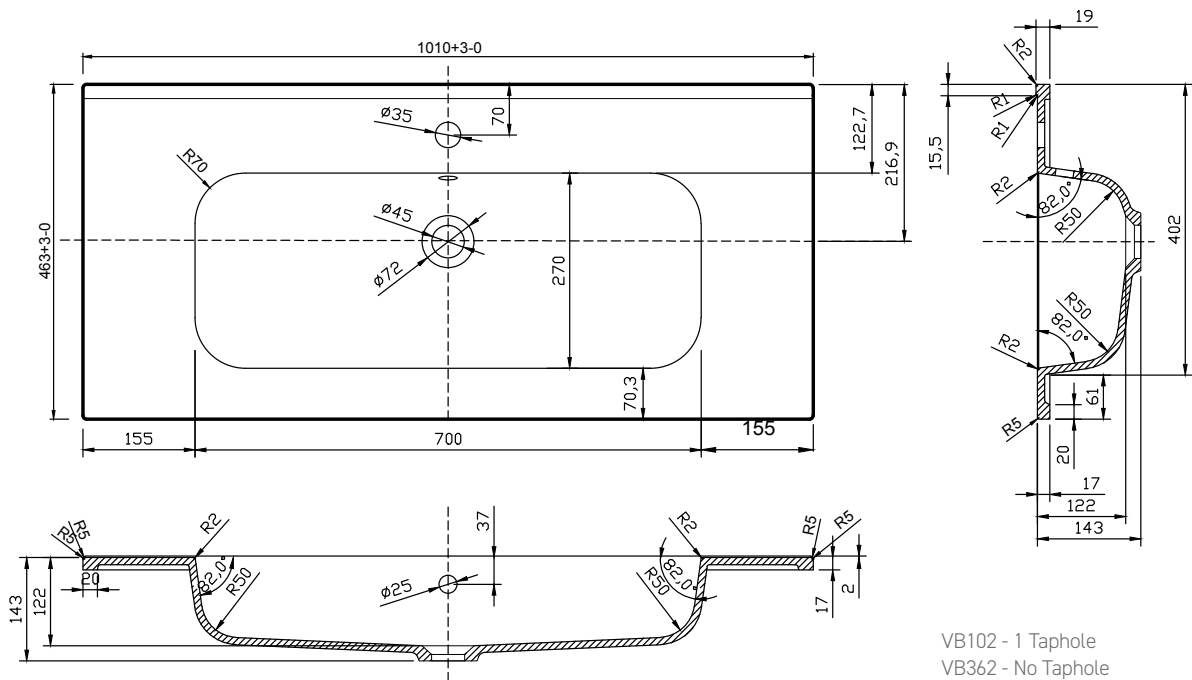

Range: I-Zone Furniture

Type: Round Mineral Cast Basin

Code: VB102 - 1 Taphole, VB362 - No Taphole

Version/Date: v2 10/24

VB102 - 1 Taphole
VB362 - No Taphole

-  **Inc Chrome Overflow**
VB102
VB362
-  **Inc Matt Black Overflow**
VB102B
VB362B
-  **Inc Brushed Brass Overflow**
VB102G
VB362G