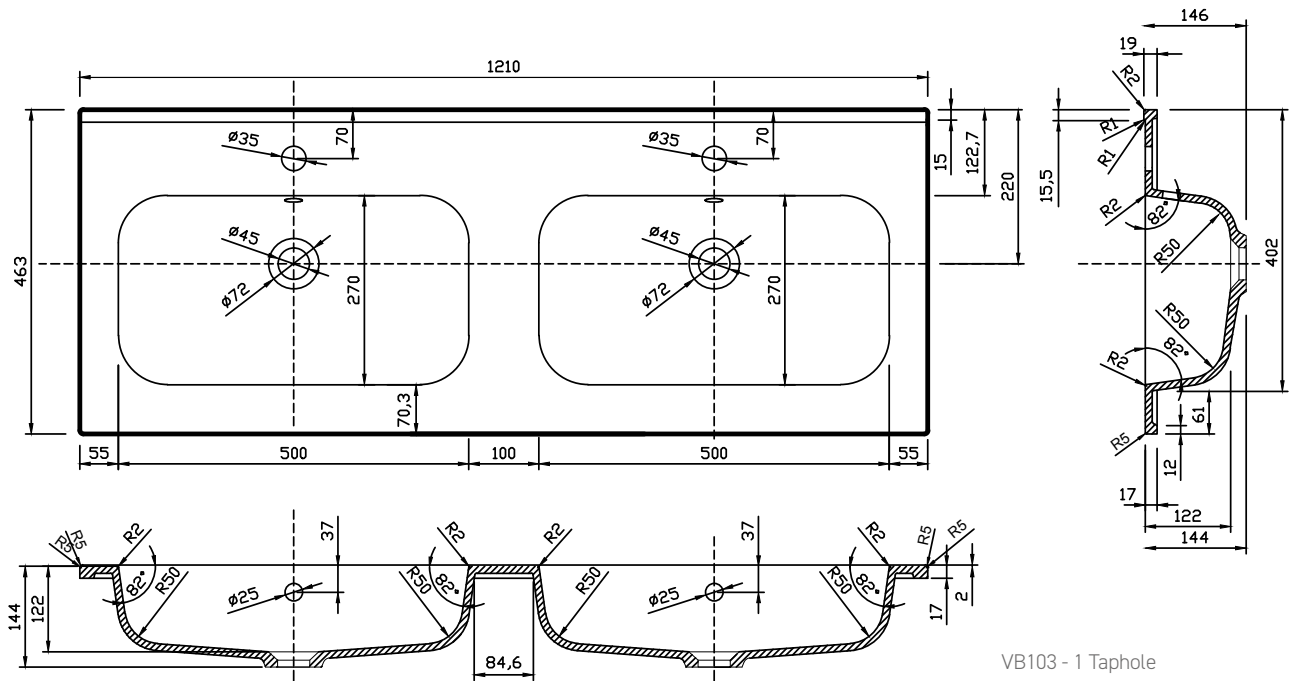

Range: I-Zone Furniture

Type: Round Mineral Cast Double Basin

Code: VB103 - 1 Taphole, VB363 - No Taphole

Version/Date: v2 10/24

VB103 - 1 Taphole
VB363 - No Taphole

 **Inc Chrome Overflow**

VB103
VB363

 **Inc Matt Black Overflow**