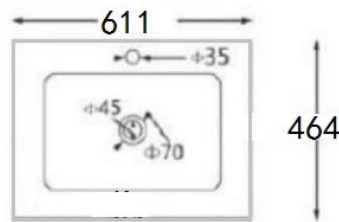

Range: I-Zone Furniture

Type: Round Ceramic Basin

Code: VB110

Version/Date: v1 05/22

Unit : mm

length: +/- 5mm

width: +/- 5mm

 Inc Chrome Overflow