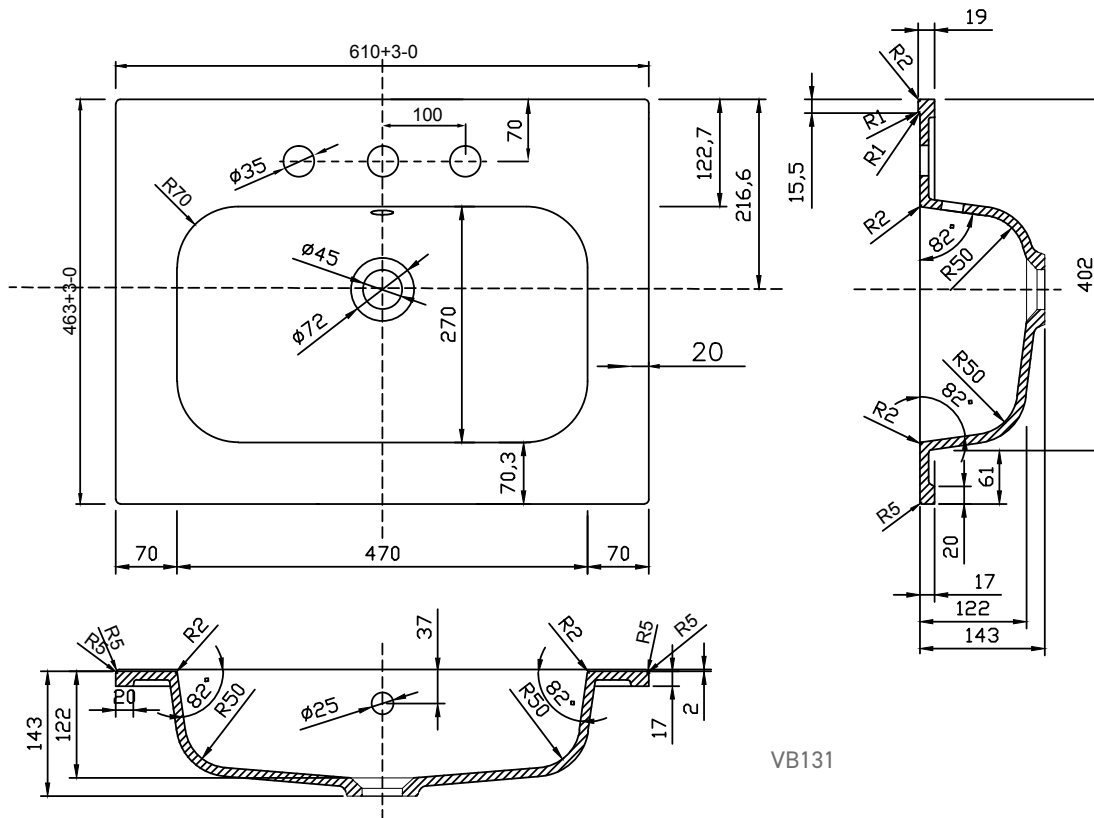

Range: Furniture

Type: Lune 3 Hole Basin

Code: VB130 VB131 VB132 VB134

Version/Date: v1 01/24

VB130

VB131

Guarantee/Aftercare: During installation extra care must be taken to avoid damaging the fittings. We provide a guarantee against faulty manufacture or materials (excluding serviceable parts), providing they have been installed, cared for and used in accordance with our instructions and good plumbing practice.

Information:

Phoenix Whirlpools Ltd. Unit 8, Leeds 27 Industrial Estate, Bruntcliffe Ave. Morley, Leeds LS27 0LL

Tel: 0113 201 2260 Email: sales@phoenix-uk.com Web: www.phoenix-uk.com

Range: Furniture

Type: Lune 3 Hole Basin