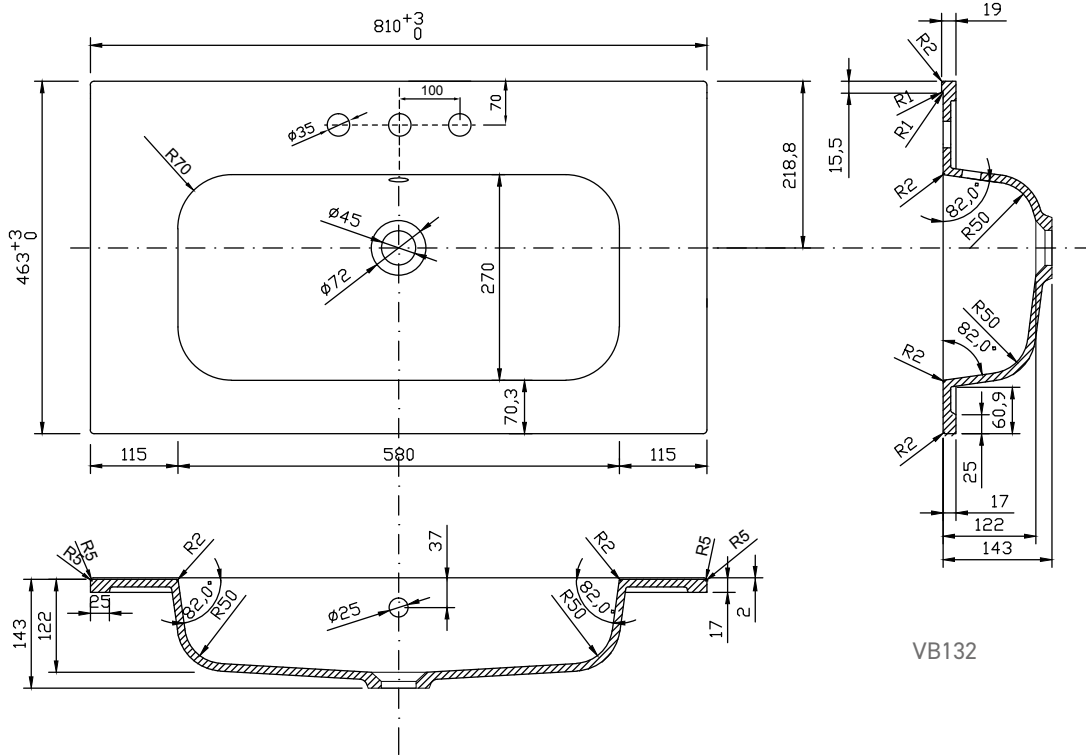

Range: Furniture

Type: Lune 3 Hole Basin

Code: VB130 VB131 VB132 VB134

Version/Date: v1 01/24

VB132