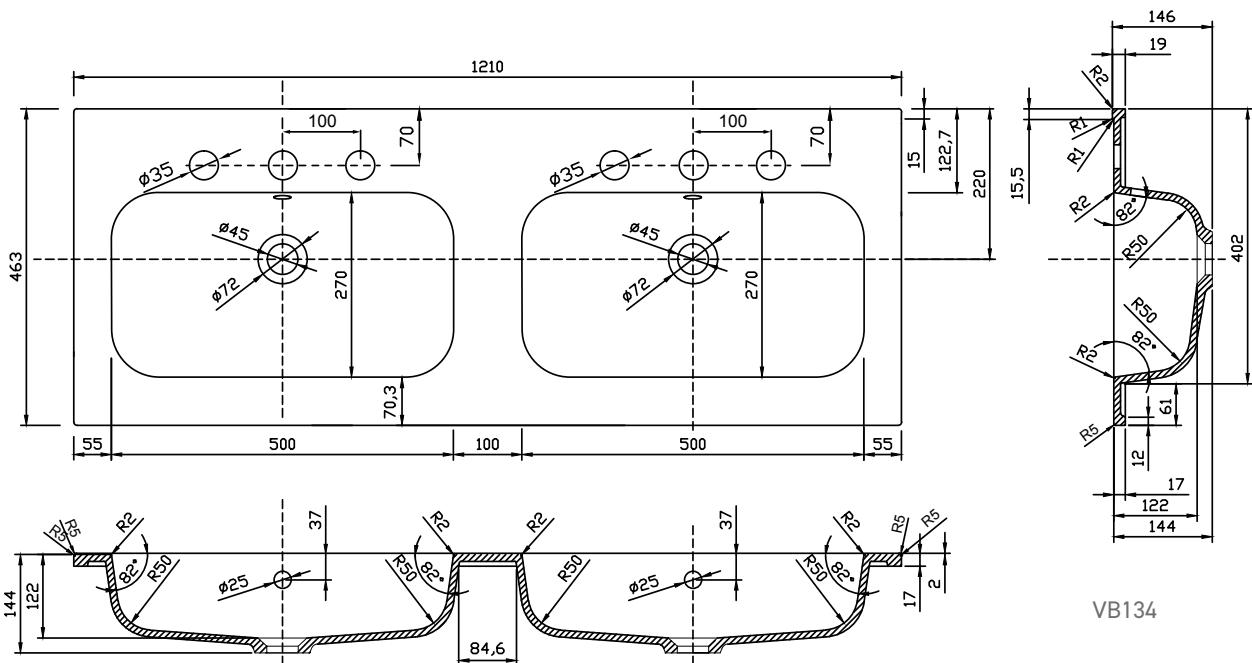

VB134

Guarantee/Aftercare: During installation extra care must be taken to avoid damaging the fittings. We provide a guarantee against faulty manufacture or materials (excluding serviceable parts), providing they have been installed, cared for and used in accordance with our instructions and good plumbing practice.

Information:

Phoenix Whirlpools Ltd. Unit 8, Leeds 27 Industrial Estate, Bruntcliffe Ave. Morley, Leeds LS27 0LL

Tel: 0113 201 2260 Email: sales@phoenix-uk.com Web: www.phoenix-uk.com