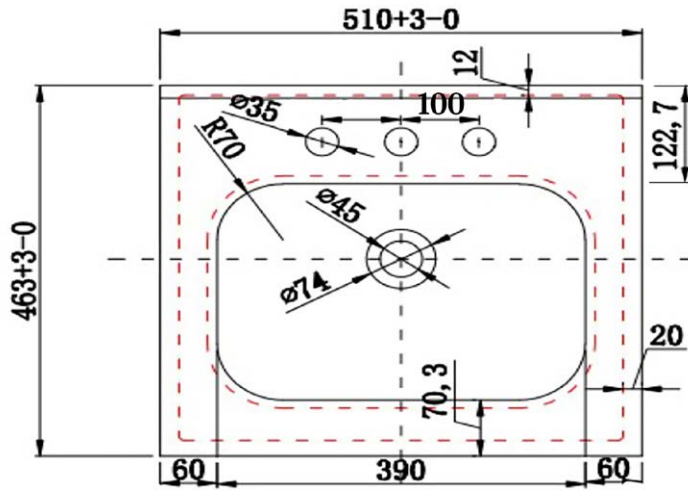

Range: Furniture

Type: Lune 3 Hole Basin

Code: VB130 VB131 VB132 VB134

Version/Date: v1 01/24

VB130

VB131

Guarantee/Aftercare: During installation extra care must be taken to avoid damaging the fittings. We provide a guarantee against faulty manufacture or materials (excluding serviceable parts), providing they have been installed, cared for and used in accordance with our instructions and good plumbing practice.

Information:

Phoenix Whirlpools Ltd. Unit 8, Leeds 27 Industrial Estate, Bruntcliffe Ave. Morley, Leeds LS27 0LL

Tel: 0113 201 2260 Email: sales@phoenix-uk.com Web: www.phoenix-uk.com

Range: Furniture

Type: Lune 3 Hole Basin