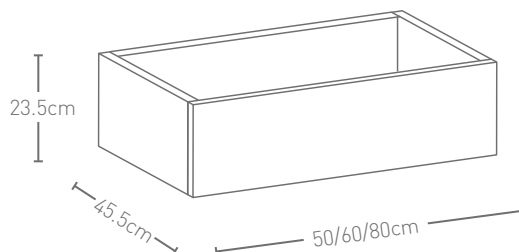

Range: I-Zone Furniture

Type: Single Drawer Unit

Code: Z01 Z02 Z03

Version/Date: v1 05/22

Colour - Unit:

Stone Concrete
(LC)

Metal Slate
(ST)

Grey Concrete
(GC)