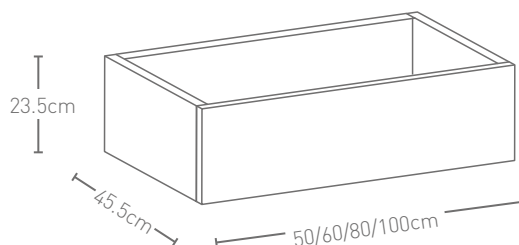

Range: I-Zone Furniture

Type: Single Drawer Basin Unit

Code: Z08 Z09 Z10 Z12

Version/Date: v1 05/22

Waste Cutout

Colour - Unit:

Stone Concrete
(LC)

Metal Slate
(ST)