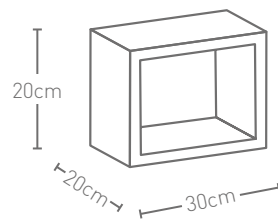

PHOENIX[®]

THE RETAIL BRAND

TECHNICAL DATA SHEET

Range: I-Zone Furniture

Type: Open Wall Unit

Code: Z20

Version/Date: v1 05/22

Colour - Unit: