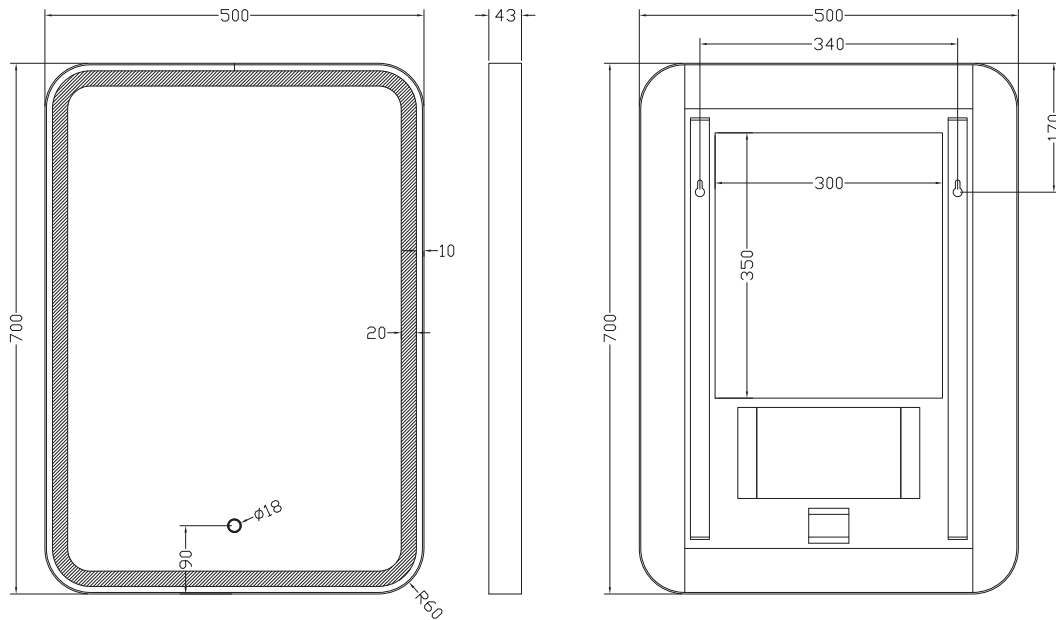

Range: Mirrors
 Type: I-Zone Colour Change
 Code: MI210 MI211
 Version/Date: v1 03/23

Information:

Due to the frame being produced from Brushed Aluminium, on the Brushed Brass colour: this finish has a thin join line at the top.