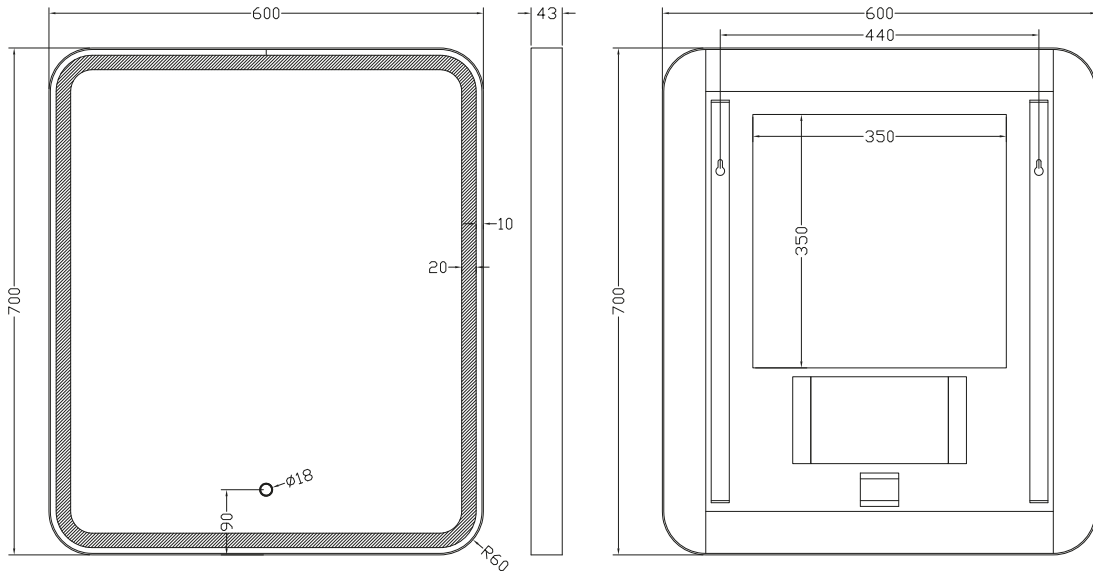

Range: Mirrors  
 Type: I-Zone Colour Change  
 Code: MI212 MI213  
 Version/Date: v2 07/23

MI213

**Information:**

Due to the frame being produced from Brushed Aluminium, on the Brushed Brass colour this finish has a thin join line at the top.