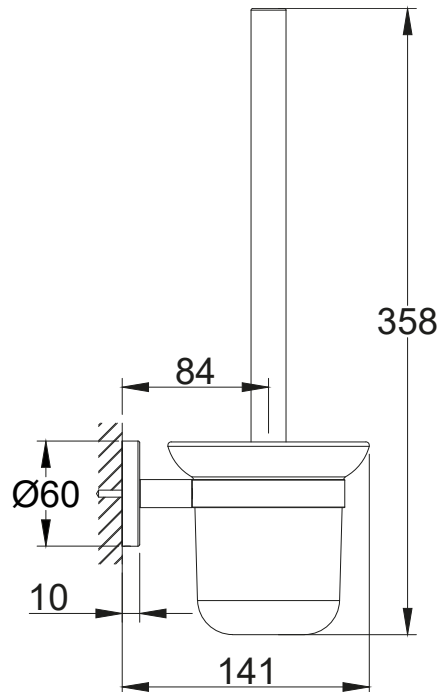

Range: Accessories

Type: Toilet Brush & Holder

Code: A13001 A14001

Version/Date: v1 03/23

Information:

Guarantee/Aftercare: During installation extra care must be taken to avoid damaging the fittings. We provide a guarantee against faulty manufacture or materials (excluding serviceable parts), providing they have been installed, cared for and used in accordance with our instructions and good plumbing practice. We recommend that all brassware is installed to allow access to serviceable parts as we cannot accept responsibility in the event that access is required.