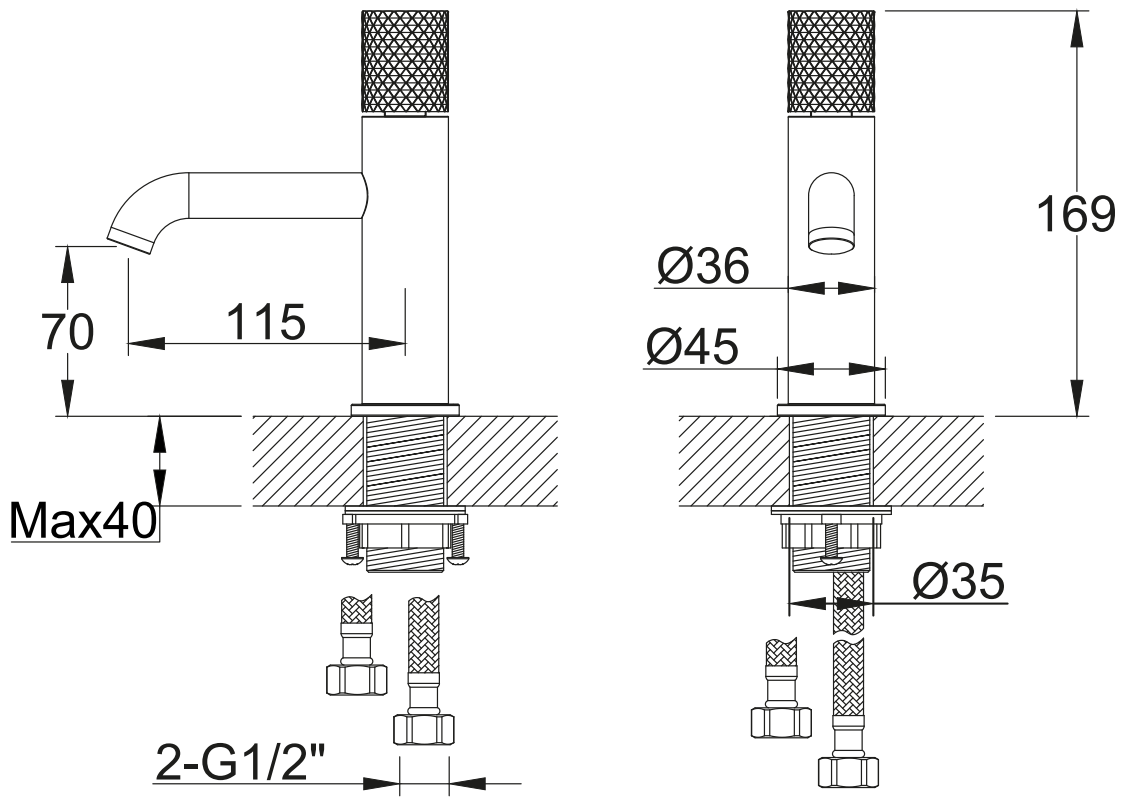

Range: Brassware
 Type: Diamond Basin Mono Mixer - Nickel/Chrome
 Code: DI009 DI049
 Version/Date: v1 03/23

Information:

Guarantee/Aftercare: During installation extra care must be taken to avoid damaging the fittings. We provide a guarantee against faulty manufacture or materials (excluding serviceable parts), providing they have been installed, cared for and used in accordance with our instructions and good plumbing practice. We recommend that all brassware is installed to allow access to serviceable parts as we cannot accept responsibility in the event that access is required.