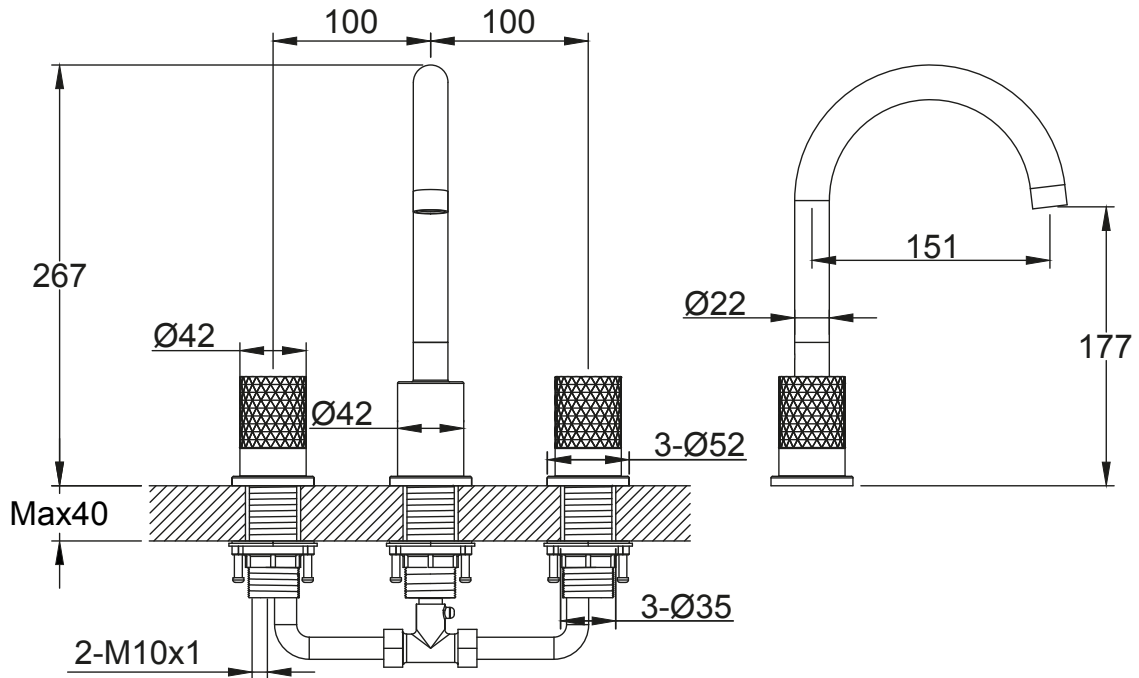

Range: Brassware  
 Type: Diamond Bath Basin Mixer - Nickel/Chrome  
 Code: DI042 DI002  
 Version/Date: v1 03/23

**Information:**

**Guarantee/Aftercare:** During installation extra care must be taken to avoid damaging the fittings. We provide a guarantee against faulty manufacture or materials (excluding serviceable parts), providing they have been installed, cared for and used in accordance with our instructions and good plumbing practice. We recommend that all brassware is installed to allow access to serviceable parts as we cannot accept responsibility in the event that access is required.