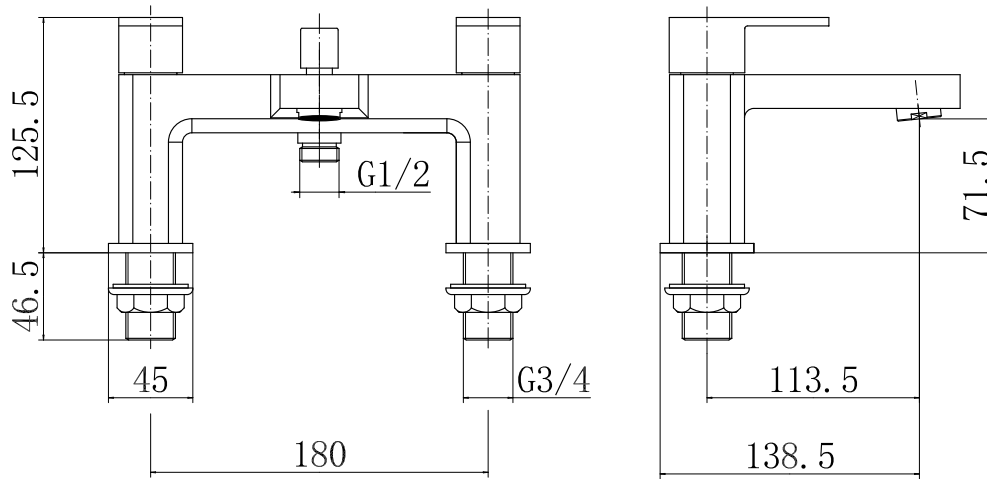

Range: Brassware
Type: Soft² Bath Shower Mixer
Code: FT019
Version/Date: v1 03/23

Information:

Guarantee/Aftercare: During installation extra care must be taken to avoid damaging the fittings. We provide a guarantee against faulty manufacture or materials (excluding serviceable parts), providing they have been installed, cared for and used in accordance with our instructions and good plumbing practice. We recommend that all brassware is installed to allow access to serviceable parts as we cannot accept responsibility in the event that access is required.