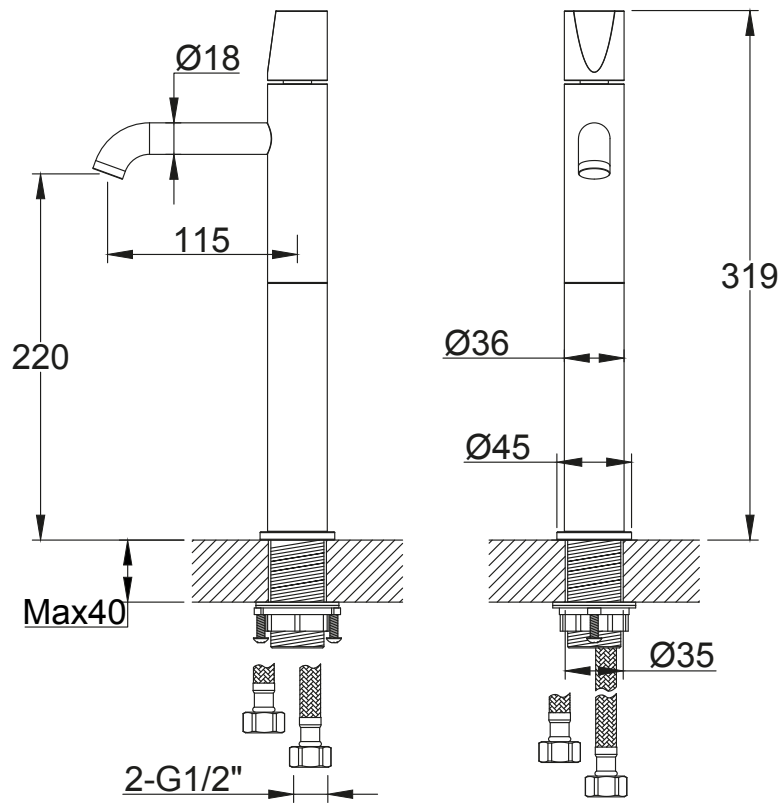

Range: Brassware
 Type: Livello Tall Basin Mono Mixer - Nickel/Chrome
 Code: LN045 LN005
 Version/Date: v1 03/23

Information:

Guarantee/Aftercare: During installation extra care must be taken to avoid damaging the fittings. We provide a guarantee against faulty manufacture or materials (excluding serviceable parts), providing they have been installed, cared for and used in accordance with our instructions and good plumbing practice. We recommend that all brassware is installed to allow access to serviceable parts as we cannot accept responsibility in the event that access is required.