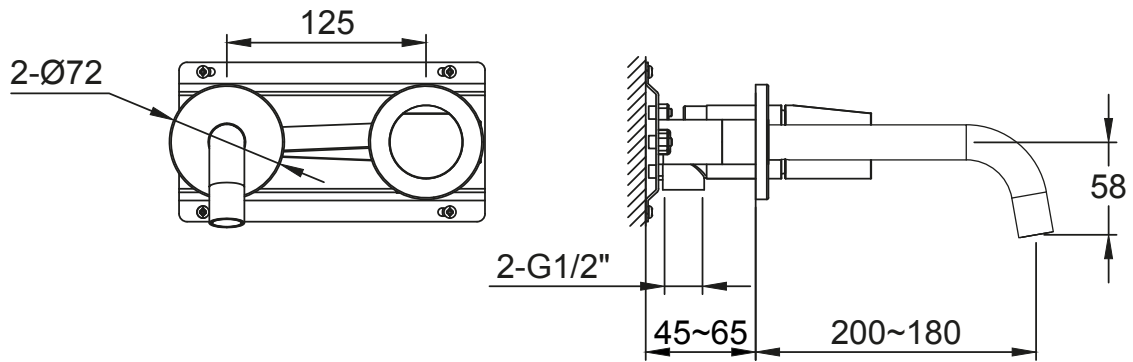

Range: Brassware  
 Type: Livello Wall Mounted Basin Mixer - Nickel/Chrome  
 Code: LN046 LN006  
 Version/Date: v1 03/23

**Information:**

Guarantee/Aftercare: During installation extra care must be taken to avoid damaging the fittings. We provide a guarantee against faulty manufacture or materials (excluding serviceable parts), providing they have been installed, cared for and used in accordance with our instructions and good plumbing practice. We recommend that all brassware is installed to allow access to serviceable parts as we cannot accept responsibility in the event that access is required.