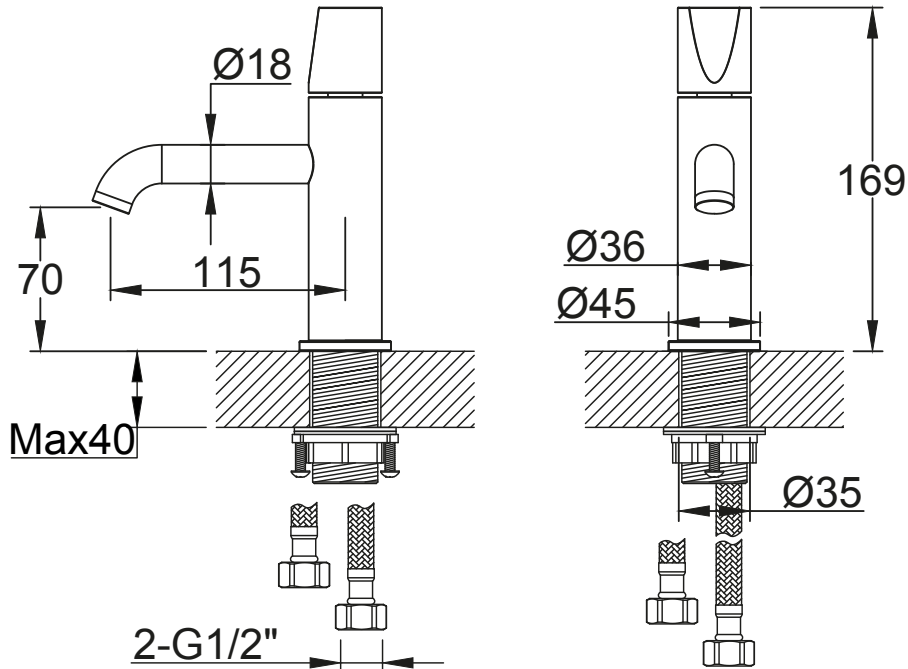

Range: Brassware
 Type: Livello Basin Mono Mixer - Nickel/Chrome
 Code: LN049 LN009
 Version/Date: v1 03/23

Information:

Guarantee/Aftercare: During installation extra care must be taken to avoid damaging the fittings. We provide a guarantee against faulty manufacture or materials (excluding serviceable parts), providing they have been installed, cared for and used in accordance with our instructions and good plumbing practice. We recommend that all brassware is installed to allow access to serviceable parts as we cannot accept responsibility in the event that access is required.