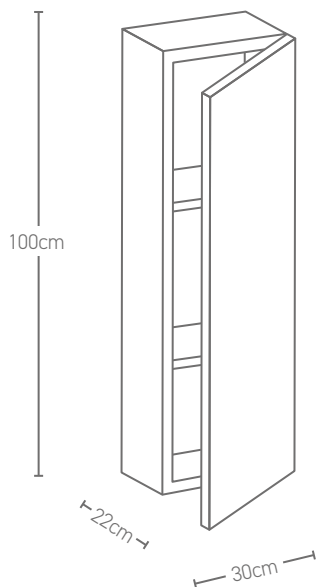

Range: I-Zone Furniture

Type: Wall Storage Unit

Code: SC25 SC30

Version/Date: v1 05/22

Colour - Unit:

Stone Concrete
(LC)

Metal Slate
(ST)

Grey Concrete
(GC)