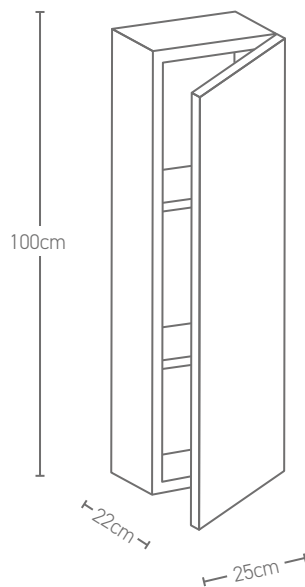

Range: I-Zone Furniture

Type: Wall Storage Unit

Code: SC25 SC30

Version/Date: v1 05/22

Colour - Unit:

Stone Concrete
(LC)

Metal Slate
(ST)

Grey Concrete
(GC)