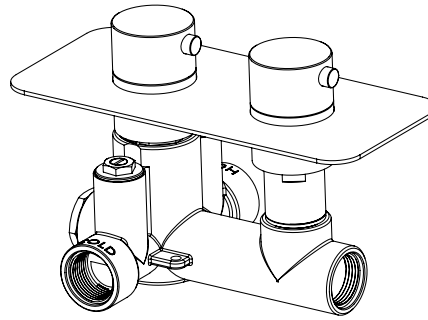

Range: Concealed Shower Valves

Type: Single Function

Code: SV001R0 SV001SQ

Version/Date: v1 03/23

**Information:**  
Medium Pressure. Vernet Cartridge.

**Guarantee/Aftercare:** During installation extra care must be taken to avoid damaging the fittings. We provide a guarantee against faulty manufacture or materials (excluding serviceable parts), providing they have been installed, cared for and used in accordance with our instructions and good plumbing practice. We recommend that all brassware is installed to allow access to serviceable parts as we cannot accept responsibility in the event that access is required.