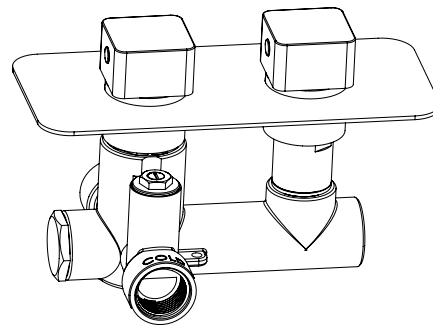

Range: Concealed Shower Valves

Type: Single Function

Code: SV001R0 SV001SQ

Version/Date: v1 03/23

**Information:**  
Medium Pressure. Vernet Cartridge.

**Guarantee/Aftercare:** During installation extra care must be taken to avoid damaging the fittings. We provide a guarantee against faulty manufacture or materials (excluding serviceable parts), providing they have been installed, cared for and used in accordance with our instructions and good plumbing practice. We recommend that all brassware is installed to allow access to serviceable parts as we cannot accept responsibility in the event that access is required.