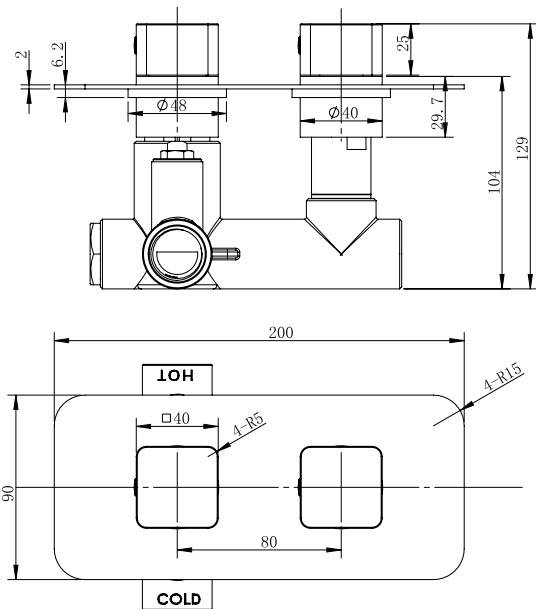

Range: Concealed Shower Valves

Type: Single Function

Code: SV001R0 SV001SQ

Version/Date: v1 03/23

**Information:**  
Medium Pressure. Vernet Cartridge.

**Guarantee/Aftercare:** During installation extra care must be taken to avoid damaging the fittings. We provide a guarantee against faulty manufacture or materials (excluding serviceable parts), providing they have been installed, cared for and used in accordance with our instructions and good plumbing practice. We recommend that all brassware is installed to allow access to serviceable parts as we cannot accept responsibility in the event that access is required.