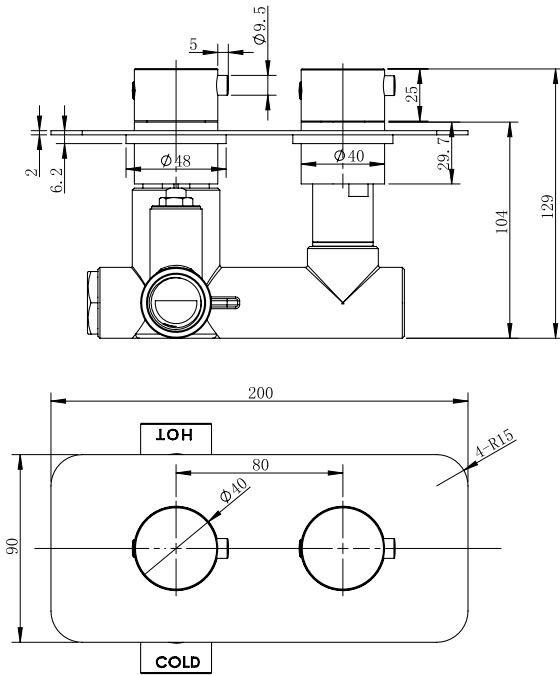

Range: Concealed Shower Valves

Type: Single Function

Code: SV001R0 SV001SQ

Version/Date: v1 03/23

**Information:**  
Medium Pressure. Vernet Cartridge.

**Guarantee/Aftercare:** During installation extra care must be taken to avoid damaging the fittings. We provide a guarantee against faulty manufacture or materials (excluding serviceable parts), providing they have been installed, cared for and used in accordance with our instructions and good plumbing practice. We recommend that all brassware is installed to allow access to serviceable parts as we cannot accept responsibility in the event that access is required.