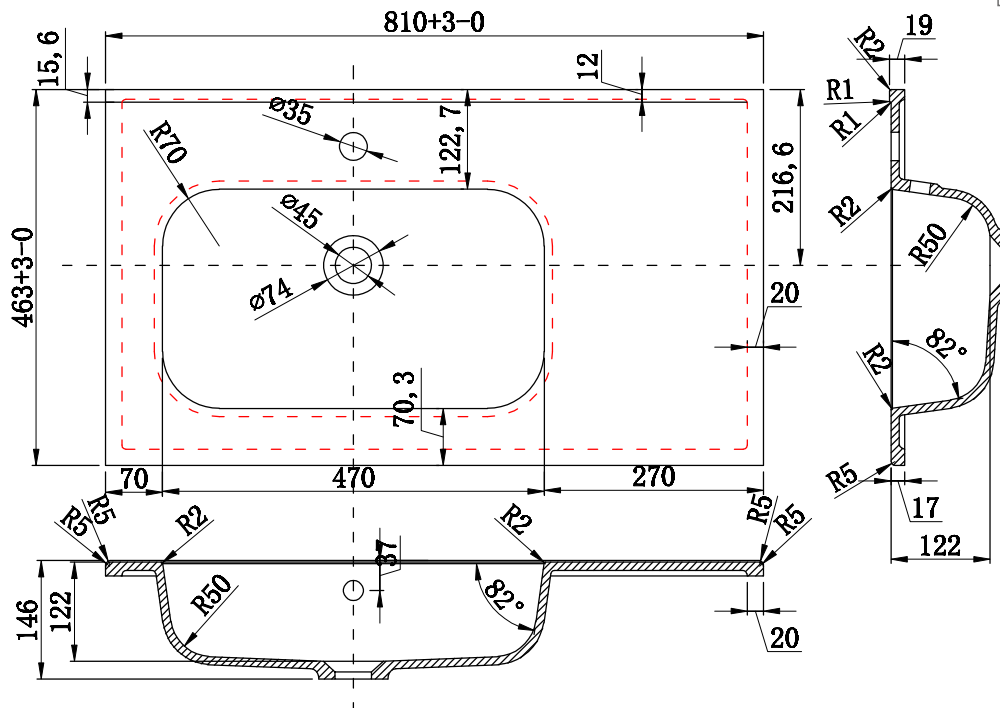

Range: I-Zone®

Type: Round Mineral Cast Offset Basin

Code: VB107 VB108

Version/Date: v1 03/23

VB107 = 1 Taphole  
VB108 is reflected of above

**Information:**

Guarantee/Aftercare: During installation extra care must be taken to avoid damaging the fittings. We provide a guarantee against faulty manufacture or materials (excluding serviceable parts), providing they have been installed, cared for and used in accordance with our instructions and good plumbing practice. We recommend that all brassware is installed to allow access to serviceable parts as we cannot accept responsibility in the event that access is required.