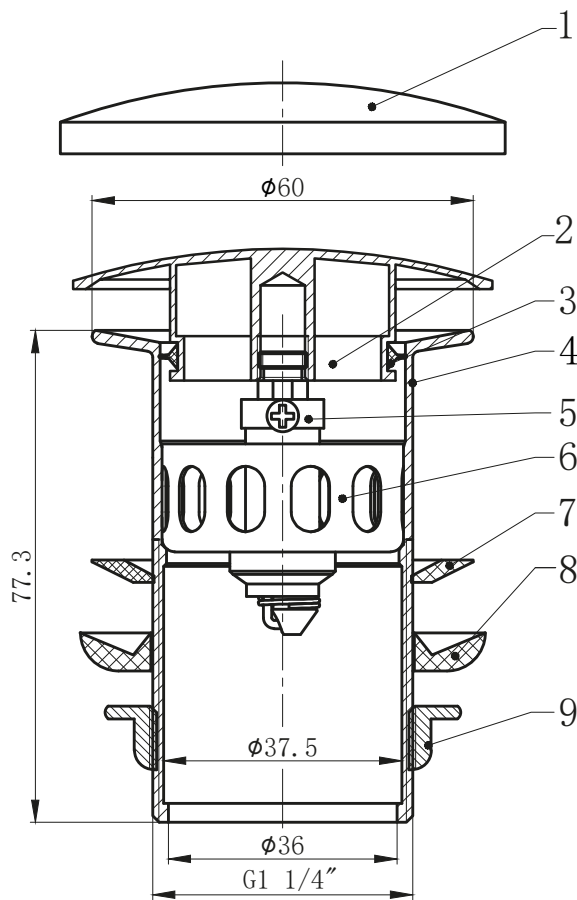

Range: Brassware  
Type: Chrome Basin Waste  
Code: WA030  
Version/Date: v1 05/23

9	Nut	1	Zinc Alloy
8	Rubber Washer	1	Rubber
7	Rubber Washer	1	Rubber
6	Basket	1	Steel
5	Spring inner core	1	Brass
4	G1 1/4 Slotted waste body	1	Brass
3	Sealing ring	1	Rubber
2	Big Cover	1	Brass
1	Protective cover	1	PE
No.	Name	Qty	Material