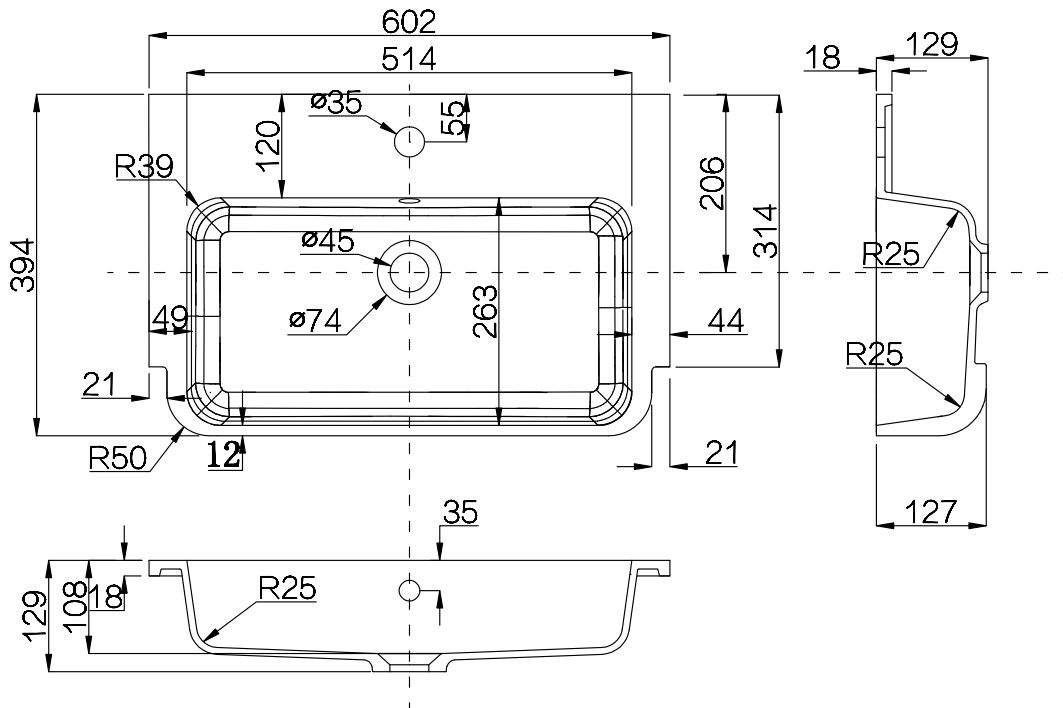

Range: Fitted Furniture

Type: Basin

Code: VB506 for F022 F004

Version/Date: v1 11/24

Guarantee/Aftercare: During installation extra care must be taken to avoid damaging the fittings. We provide a guarantee against faulty manufacture or materials (excluding serviceable parts), providing they have been installed, cared for and used in accordance with our instructions and good plumbing practice.