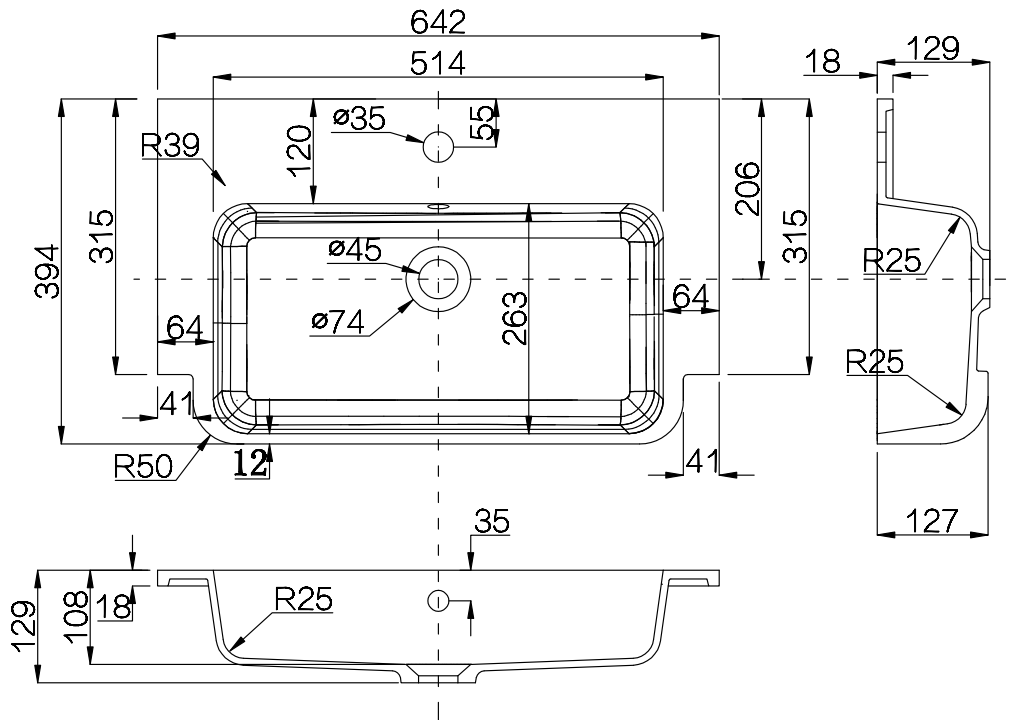

Range: Fitted Furniture

Type: Basin

Code: VB511 for F032 F034

Version/Date: v1 11/24

Guarantee/Aftercare: During installation extra care must be taken to avoid damaging the fittings. We provide a guarantee against faulty manufacture or materials (excluding serviceable parts), providing they have been installed, cared for and used in accordance with our instructions and good plumbing practice.