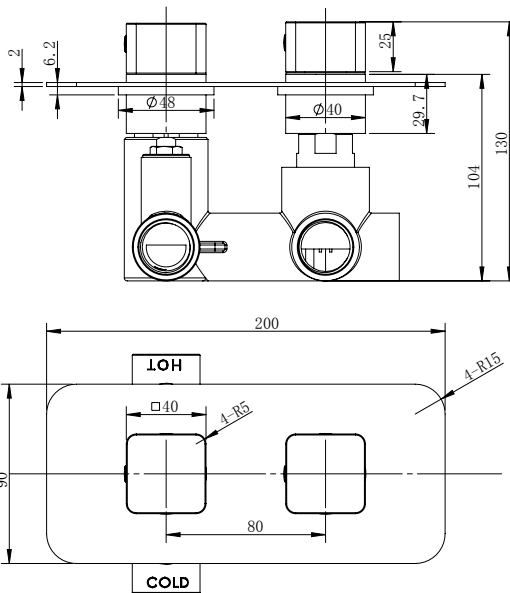

Range: Shower Packs

Type: Doccia

Code: DOC102

Version/Date: v2 03/24

**Information:**

Medium Pressure. Vernet Cartridge.

**Guarantee/Aftercare:** During installation extra care must be taken to avoid damaging the fittings. We provide a guarantee against faulty manufacture or materials (excluding serviceable parts), providing they have been installed, cared for and used in accordance with our instructions and good plumbing practice. We recommend that all brassware is installed to allow access to serviceable parts as we cannot accept responsibility in the event that access is required.

Type: Doccia

Code: DOC102

Version/Date: v2 03/24

Hose

Information:

Medium Pressure. Vernet Cartridge.

Guarantee/Aftercare: During installation extra care must be taken to avoid damaging the fittings. We provide a guarantee against faulty manufacture or materials (excluding serviceable parts), providing they have been installed, cared for and used in accordance with our instructions and good plumbing practice. We recommend that all brassware is installed to allow access to serviceable parts as we cannot accept responsibility in the event that access is required.