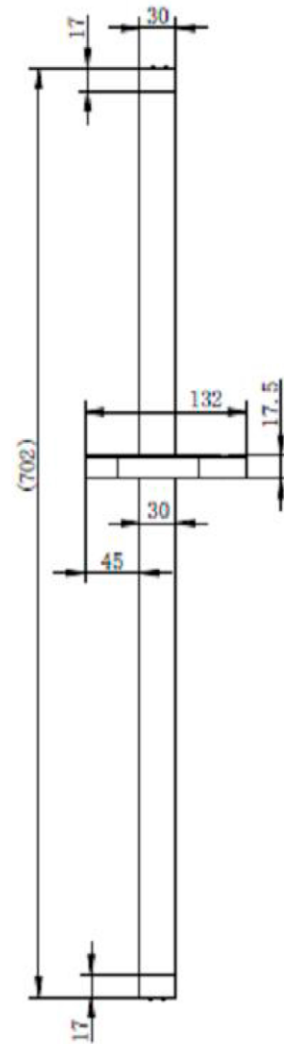

Range: Shower Packs

Type: Doccia

Code: DOC102

Version/Date: v2 03/24

**Information:**

Medium Pressure. Vernet Cartridge.

**Guarantee/Aftercare:** During installation extra care must be taken to avoid damaging the fittings. We provide a guarantee against faulty manufacture or materials (excluding serviceable parts), providing they have been installed, cared for and used in accordance with our instructions and good plumbing practice. We recommend that all brassware is installed to allow access to serviceable parts as we cannot accept responsibility in the event that access is required.

Type: Doccia

Code: DOC102

Version/Date: v2 03/24

Hose

Information:

Medium Pressure. Vernet Cartridge.

Guarantee/Aftercare: During installation extra care must be taken to avoid damaging the fittings. We provide a guarantee against faulty manufacture or materials (excluding serviceable parts), providing they have been installed, cared for and used in accordance with our instructions and good plumbing practice. We recommend that all brassware is installed to allow access to serviceable parts as we cannot accept responsibility in the event that access is required.