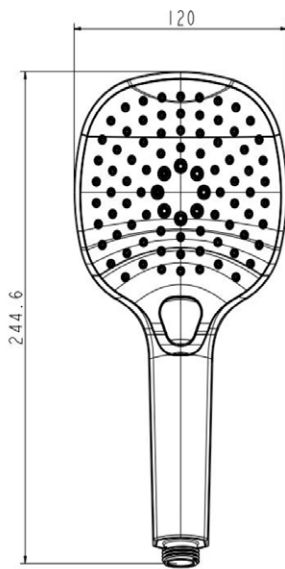

Range: Shower Packs

Type: Doccia

Code: DOC102

Version/Date: v2 03/24

**Information:**

Medium Pressure. Vernet Cartridge.

**Guarantee/Aftercare:** During installation extra care must be taken to avoid damaging the fittings. We provide a guarantee against faulty manufacture or materials (excluding serviceable parts), providing they have been installed, cared for and used in accordance with our instructions and good plumbing practice. We recommend that all brassware is installed to allow access to serviceable parts as we cannot accept responsibility in the event that access is required.

Type: Doccia

Code: DOC102

Version/Date: v2 03/24

Hose

Information:

Medium Pressure. Vernet Cartridge.

Guarantee/Aftercare: During installation extra care must be taken to avoid damaging the fittings. We provide a guarantee against faulty manufacture or materials (excluding serviceable parts), providing they have been installed, cared for and used in accordance with our instructions and good plumbing practice. We recommend that all brassware is installed to allow access to serviceable parts as we cannot accept responsibility in the event that access is required.