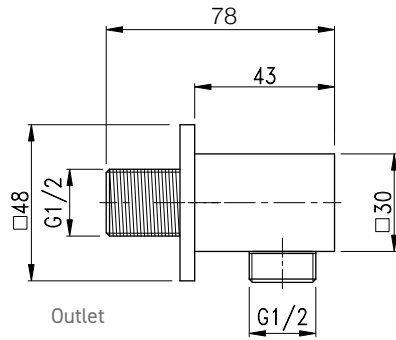

Type: Doccia

Code: DOC102

Version/Date: v2 03/24

Hose

Information:

Medium Pressure. Vernet Cartridge.

Guarantee/Aftercare: During installation extra care must be taken to avoid damaging the fittings. We provide a guarantee against faulty manufacture or materials (excluding serviceable parts), providing they have been installed, cared for and used in accordance with our instructions and good plumbing practice. We recommend that all brassware is installed to allow access to serviceable parts as we cannot accept responsibility in the event that access is required.