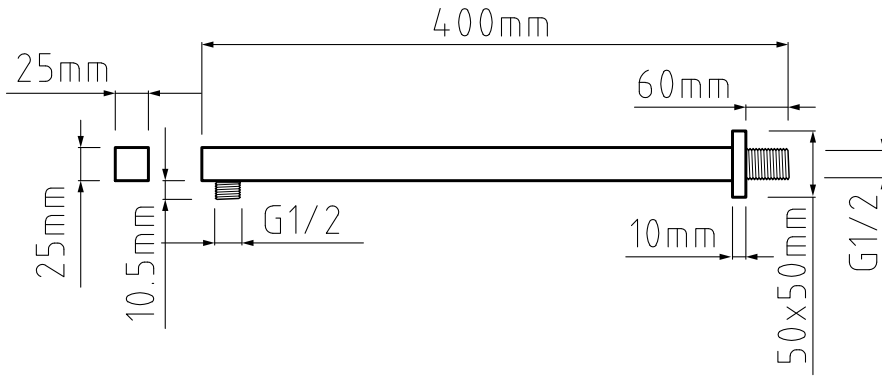

Range: Shower Packs

Type: Doccia

Code: DOC102

Version/Date: v2 03/24

**Information:**

Medium Pressure. Vernet Cartridge.

**Guarantee/Aftercare:** During installation extra care must be taken to avoid damaging the fittings. We provide a guarantee against faulty manufacture or materials (excluding serviceable parts), providing they have been installed, cared for and used in accordance with our instructions and good plumbing practice. We recommend that all brassware is installed to allow access to serviceable parts as we cannot accept responsibility in the event that access is required.

Type: Doccia

Code: DOC102

Version/Date: v2 03/24

Hose

Information:

Medium Pressure. Vernet Cartridge.

Guarantee/Aftercare: During installation extra care must be taken to avoid damaging the fittings. We provide a guarantee against faulty manufacture or materials (excluding serviceable parts), providing they have been installed, cared for and used in accordance with our instructions and good plumbing practice. We recommend that all brassware is installed to allow access to serviceable parts as we cannot accept responsibility in the event that access is required.