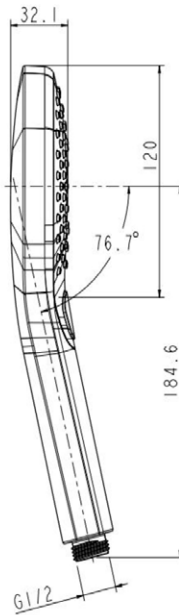

Range: Shower Packs

Type: Doccia

Code: DOC102

Version/Date: v2 03/24

**Information:**

Medium Pressure. Vernet Cartridge.

**Guarantee/Aftercare:** During installation extra care must be taken to avoid damaging the fittings. We provide a guarantee against faulty manufacture or materials (excluding serviceable parts), providing they have been installed, cared for and used in accordance with our instructions and good plumbing practice. We recommend that all brassware is installed to allow access to serviceable parts as we cannot accept responsibility in the event that access is required.

Type: Doccia

Code: DOC102

Version/Date: v2 03/24

Hose

Information:

Medium Pressure. Vernet Cartridge.

Guarantee/Aftercare: During installation extra care must be taken to avoid damaging the fittings. We provide a guarantee against faulty manufacture or materials (excluding serviceable parts), providing they have been installed, cared for and used in accordance with our instructions and good plumbing practice. We recommend that all brassware is installed to allow access to serviceable parts as we cannot accept responsibility in the event that access is required.