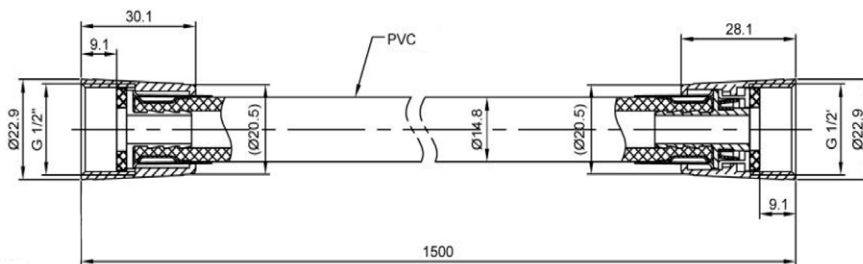

Range: Shower Packs

Type: Doccia

Code: DOC102

Version/Date: v2 03/24

**Information:**

Medium Pressure. Vernet Cartridge.

**Guarantee/Aftercare:** During installation extra care must be taken to avoid damaging the fittings. We provide a guarantee against faulty manufacture or materials (excluding serviceable parts), providing they have been installed, cared for and used in accordance with our instructions and good plumbing practice. We recommend that all brassware is installed to allow access to serviceable parts as we cannot accept responsibility in the event that access is required.

Type: Doccia

Code: DOC102

Version/Date: v2 03/24

Hose

Information:

Medium Pressure. Vernet Cartridge.

Guarantee/Aftercare: During installation extra care must be taken to avoid damaging the fittings. We provide a guarantee against faulty manufacture or materials (excluding serviceable parts), providing they have been installed, cared for and used in accordance with our instructions and good plumbing practice. We recommend that all brassware is installed to allow access to serviceable parts as we cannot accept responsibility in the event that access is required.