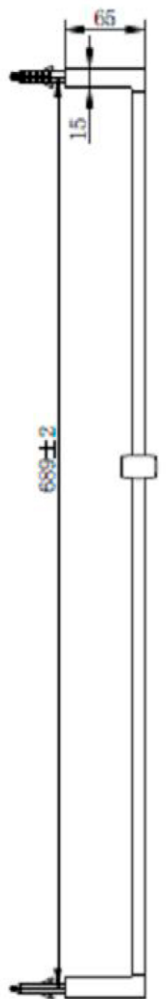

Range: Shower Packs

Type: Doccia

Code: DOC102

Version/Date: v2 03/24

**Information:**

Medium Pressure. Vernet Cartridge.

**Guarantee/Aftercare:** During installation extra care must be taken to avoid damaging the fittings. We provide a guarantee against faulty manufacture or materials (excluding serviceable parts), providing they have been installed, cared for and used in accordance with our instructions and good plumbing practice. We recommend that all brassware is installed to allow access to serviceable parts as we cannot accept responsibility in the event that access is required.

**Finishes:**

Chrome

Phoenix Whirlpools Ltd. Unit 8, Leeds 27 Industrial Estate, Bruntcliffe Ave. Morley, Leeds LS27 0LL

Tel: 0113 201 2260 Email: sales@phoenix-uk.com Web: www.phoenix-uk.com

Range: Shower Packs

Type: Doccia

Code: DOC102

Version/Date: v2 03/24

Hose

Information:

Medium Pressure. Vernet Cartridge.

Guarantee/Aftercare: During installation extra care must be taken to avoid damaging the fittings. We provide a guarantee against faulty manufacture or materials (excluding serviceable parts), providing they have been installed, cared for and used in accordance with our instructions and good plumbing practice. We recommend that all brassware is installed to allow access to serviceable parts as we cannot accept responsibility in the event that access is required.