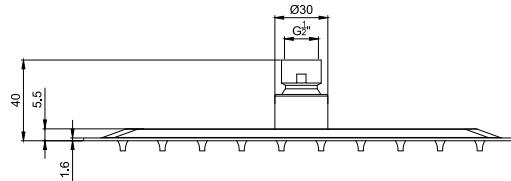

Range: Shower Packs

Type: Doccia

Code: DOC102

Version/Date: v2 03/24

**Information:**

Medium Pressure. Vernet Cartridge.

**Guarantee/Aftercare:** During installation extra care must be taken to avoid damaging the fittings. We provide a guarantee against faulty manufacture or materials (excluding serviceable parts), providing they have been installed, cared for and used in accordance with our instructions and good plumbing practice. We recommend that all brassware is installed to allow access to serviceable parts as we cannot accept responsibility in the event that access is required.