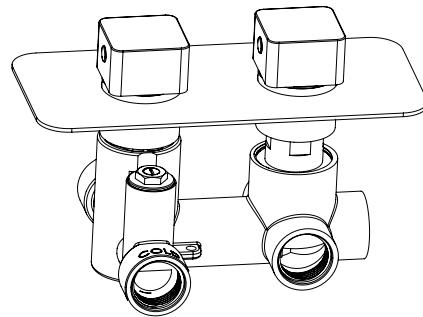

Range: Shower Packs

Type: Doccia

Code: DOC102

Version/Date: v2 03/24

**Information:**

Medium Pressure. Vernet Cartridge.

**Guarantee/Aftercare:** During installation extra care must be taken to avoid damaging the fittings. We provide a guarantee against faulty manufacture or materials (excluding serviceable parts), providing they have been installed, cared for and used in accordance with our instructions and good plumbing practice. We recommend that all brassware is installed to allow access to serviceable parts as we cannot accept responsibility in the event that access is required.

Type: Doccia

Code: DOC102

Version/Date: v2 03/24

Hose

Information:

Medium Pressure. Vernet Cartridge.

Guarantee/Aftercare: During installation extra care must be taken to avoid damaging the fittings. We provide a guarantee against faulty manufacture or materials (excluding serviceable parts), providing they have been installed, cared for and used in accordance with our instructions and good plumbing practice. We recommend that all brassware is installed to allow access to serviceable parts as we cannot accept responsibility in the event that access is required.