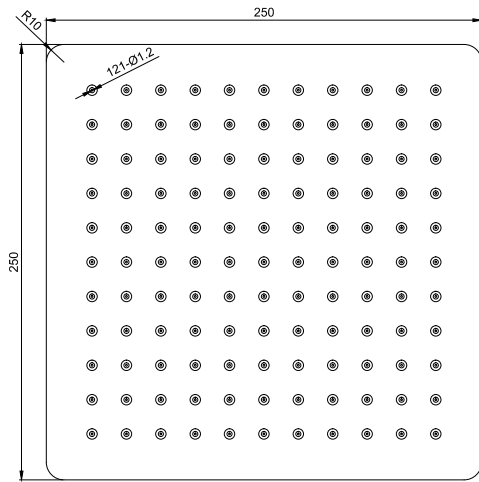

Range: Shower Packs

Type: Doccia

Code: DOC102

Version/Date: v2 03/24

**Information:**

Medium Pressure. Vernet Cartridge.

**Guarantee/Aftercare:** During installation extra care must be taken to avoid damaging the fittings. We provide a guarantee against faulty manufacture or materials (excluding serviceable parts), providing they have been installed, cared for and used in accordance with our instructions and good plumbing practice. We recommend that all brassware is installed to allow access to serviceable parts as we cannot accept responsibility in the event that access is required.