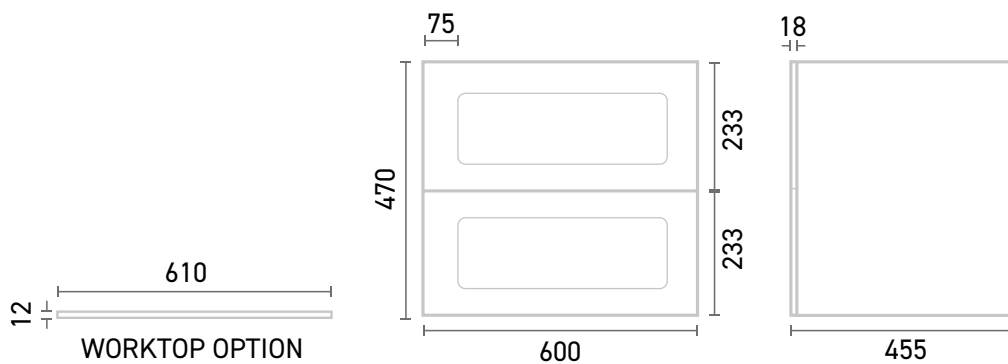

Range: Balmoral Furniture
 Type: 60 Wall Mounted Unit & White Carrara Worktop
 Code: NE01PBWC NE01YXWC NE01HGWC
 Version/Date: v1 01/24

Guarantee/Aftercare: During installation extra care must be taken to avoid damaging the fittings. We provide a guarantee against faulty manufacture or materials (excluding serviceable parts), providing they have been installed, cared for and used in accordance with our instructions and good plumbing practice.