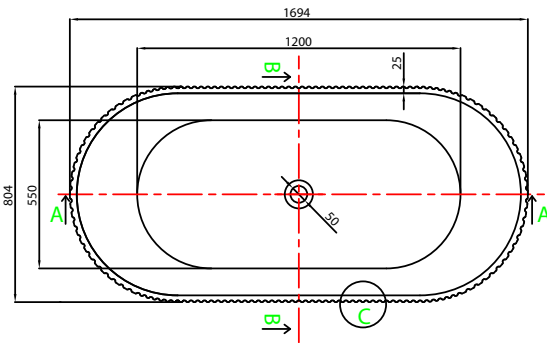

Range: Luxury Bathing
Type: Groove Fluted Freestanding
Code: RT026
Version/Date: v1 07/23

SECTION B-B

SECTION A-A

C

Information:
Capacity: 265 Litres

Guarantee/Aftercare: During installation extra care must be taken to avoid damaging the fittings. We provide a guarantee against faulty manufacture or materials (excluding serviceable parts), providing they have been installed, cared for and used in accordance with our instructions and good plumbing practice. All products installed in a commercial environment carry a 12 month guarantee. We cannot be held responsible for the use of incorrect dimensions shown for first fix without the actual products on site.
In line with the CE standards for this type of product, there may be a manufacturers tolerance of approximately +/- 2% on the overall dimensions and finish on these products. As per our terms and conditions of guarantee, we cannot be held responsible for the use of dimensions shown for first fix without the actual products on site. All dimensions stated are nominal and are subject to manufacturing tolerances.

Finishes:

White

Phoenix Whirlpools Ltd. Unit 8, Leeds 27 Industrial Estate, Bruntcliffe Ave. Morley, Leeds LS27 0LL
Tel: 0113 201 2260 Email: sales@phoenix-uk.com Web: www.phoenix-uk.com

Notes: Drawings may not be to scale. All dimensions in cm unless otherwise stated. Information correct at time of printing but subject to change at any time.