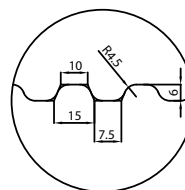

Range: Luxury Bathing
Type: Groove Fluted Freestanding
Code: RT026
Version/Date: v1 07/23

SECTION B-B

SECTION A-A

C

Information:
Capacity: 265 Litres

Guarantee/Aftercare: During installation extra care must be taken to avoid damaging the fittings. We provide a guarantee against faulty manufacture or materials (excluding serviceable parts), providing they have been installed, cared for and used in accordance with our instructions and good plumbing practice. All products installed in a commercial environment carry a 12 month guarantee. We cannot be held responsible for the use of incorrect dimensions shown for first fix without the actual products on site.
In line with the CE standards for this type of product, there may be a manufacturers tolerance of approximately +/- 2% on the overall dimensions and finish on these products. As per our terms and conditions of guarantee, we cannot be held responsible for the use of dimensions shown for first fix without the actual products on site. All dimensions stated are nominal and are subject to manufacturing tolerances.

Finishes:

White

Phoenix Whirlpools Ltd. Unit 8, Leeds 27 Industrial Estate, Bruntcliffe Ave. Morley, Leeds LS27 0LL
Tel: 0113 201 2260 Email: sales@phoenix-uk.com Web: www.phoenix-uk.com

Notes: Drawings may not be to scale. All dimensions in cm unless otherwise stated. Information correct at time of printing but subject to change at any time.