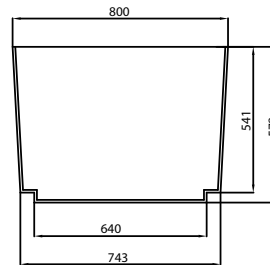

Range: Luxury Bathing
Type: Groove Fluted Freestanding
Code: RT026
Version/Date: v1 07/23

SECTION B-B

SECTION A-A

C

Information:
Capacity: 265 Litres

Guarantee/Aftercare: During installation extra care must be taken to avoid damaging the fittings. We provide a guarantee against faulty manufacture or materials (excluding serviceable parts), providing they have been installed, cared for and used in accordance with our instructions and good plumbing practice. All products installed in a commercial environment carry a 12 month guarantee. We cannot be held responsible for the use of incorrect dimensions shown for first fix without the actual products on site.
In line with the CE standards for this type of product, there may be a manufacturers tolerance of approximately +/- 2% on the overall dimensions and finish on these products. As per our terms and conditions of guarantee, we cannot be held responsible for the use of dimensions shown for first fix without the actual products on site. All dimensions stated are nominal and are subject to manufacturing tolerances.