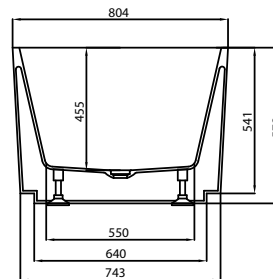

Range: Luxury Bathing
Type: Groove Fluted Freestanding
Code: RT026
Version/Date: v1 07/23

SECTION B-B

SECTION A-A

C

Information:
Capacity: 265 Litres

Guarantee/Aftercare: During installation extra care must be taken to avoid damaging the fittings. We provide a guarantee against faulty manufacture or materials (excluding serviceable parts), providing they have been installed, cared for and used in accordance with our instructions and good plumbing practice. All products installed in a commercial environment carry a 12 month guarantee. We cannot be held responsible for the use of incorrect dimensions shown for first fix without the actual products on site.
In line with the CE standards for this type of product, there may be a manufacturers tolerance of approximately +/- 2% on the overall dimensions and finish on these products. As per our terms and conditions of guarantee, we cannot be held responsible for the use of dimensions shown for first fix without the actual products on site. All dimensions stated are nominal and are subject to manufacturing tolerances.