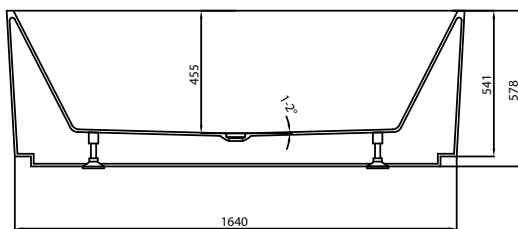

Range: Luxury Bathing
Type: Groove Fluted Freestanding
Code: RT026
Version/Date: v1 07/23

SECTION B-B

SECTION A-A

C

Information:
Capacity: 265 Litres

Guarantee/Aftercare: During installation extra care must be taken to avoid damaging the fittings. We provide a guarantee against faulty manufacture or materials (excluding serviceable parts), providing they have been installed, cared for and used in accordance with our instructions and good plumbing practice. All products installed in a commercial environment carry a 12 month guarantee. We cannot be held responsible for the use of incorrect dimensions shown for first fix without the actual products on site.
In line with the CE standards for this type of product, there may be a manufacturers tolerance of approximately +/- 2% on the overall dimensions and finish on these products. As per our terms and conditions of guarantee, we cannot be held responsible for the use of dimensions shown for first fix without the actual products on site. All dimensions stated are nominal and are subject to manufacturing tolerances.