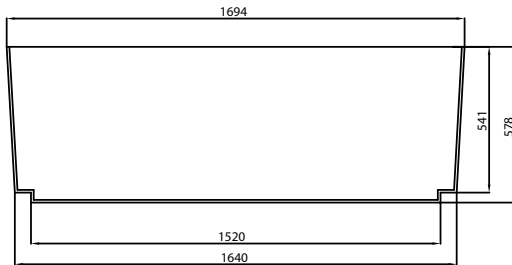

Range: Luxury Bathing
Type: Groove Fluted Freestanding
Code: RT026
Version/Date: v1 07/23

SECTION B-B

SECTION A-A

C

Information:
Capacity: 265 Litres

Guarantee/Aftercare: During installation extra care must be taken to avoid damaging the fittings. We provide a guarantee against faulty manufacture or materials (excluding serviceable parts), providing they have been installed, cared for and used in accordance with our instructions and good plumbing practice. All products installed in a commercial environment carry a 12 month guarantee. We cannot be held responsible for the use of incorrect dimensions shown for first fix without the actual products on site.
In line with the CE standards for this type of product, there may be a manufacturers tolerance of approximately +/- 2% on the overall dimensions and finish on these products. As per our terms and conditions of guarantee, we cannot be held responsible for the use of dimensions shown for first fix without the actual products on site. All dimensions stated are nominal and are subject to manufacturing tolerances.