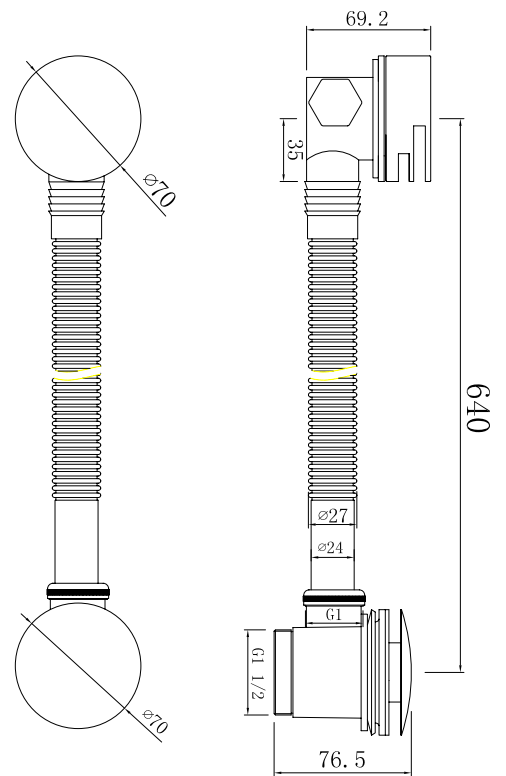

Range: Various

Type: Shower Packs

Code: DIS03 DIS12 LNS03 LNS12 KNS04 KNS06 KNS02 ETS04 ETS06 ETS02 GFS03 GFS13

Version/Date: v2 12/23

Available in various finishes

**Information:**  
High Pressure. Vernet Cartridge.