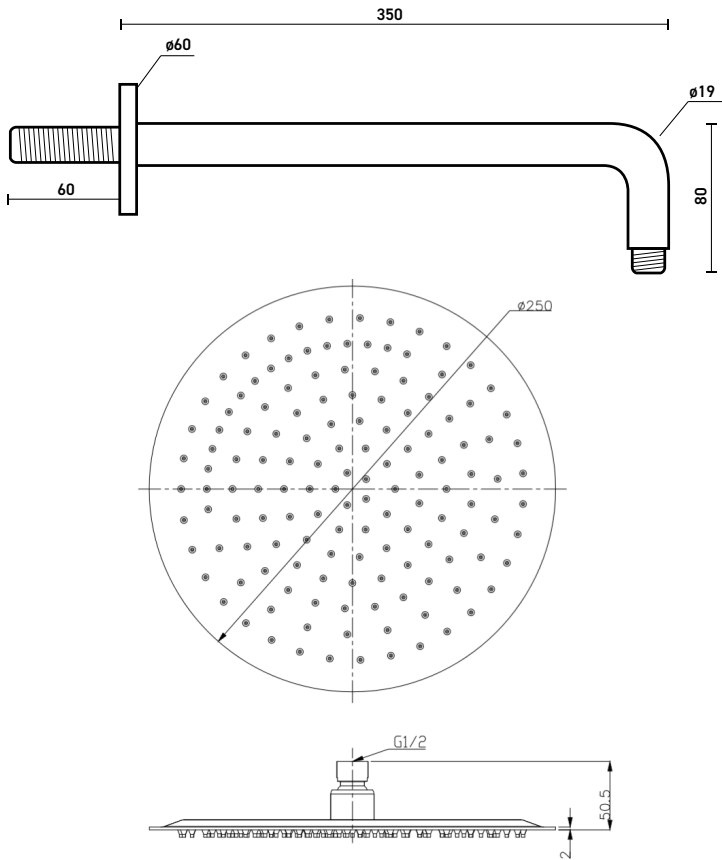

Range: Various

Type: Shower Packs

Code: DIS03 DIS12 LNS03 LNS12 KNS04 KNS06 KNS02 ETS04 ETS06 ETS02 GFS03 GFS13

Version/Date: v2 12/23

Available in various finishes

**Information:**  
High Pressure. Vernet Cartridge.