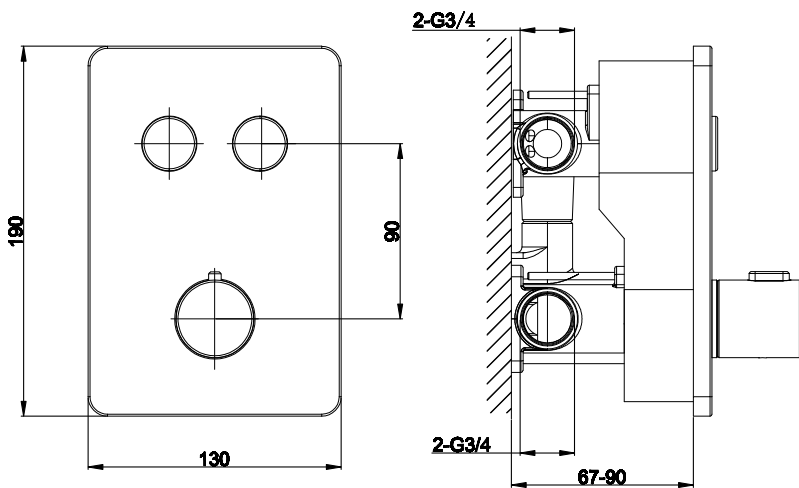

Range: Various

Type: Shower Packs

Code: DIS03 DIS12 LNS03 LNS12 KNS04 KNS06 KNS02 ETS04 ETS06 ETS02 GFS03 GFS13

Version/Date: v2 12/23

Available in various finishes

**Information:**  
High Pressure. Vernet Cartridge.