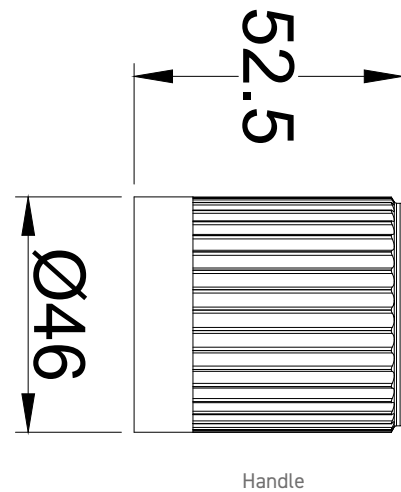

Range: Brassware  
 Type: Groove Fluted Freestanding Bath Shower Mixer  
 Code: GF060 GF020 GF030 GF050 GF070  
 Version/Date: v3 01/25

**Information:**

Minimum Operating Pressure: 1.0 Bar High Pressure