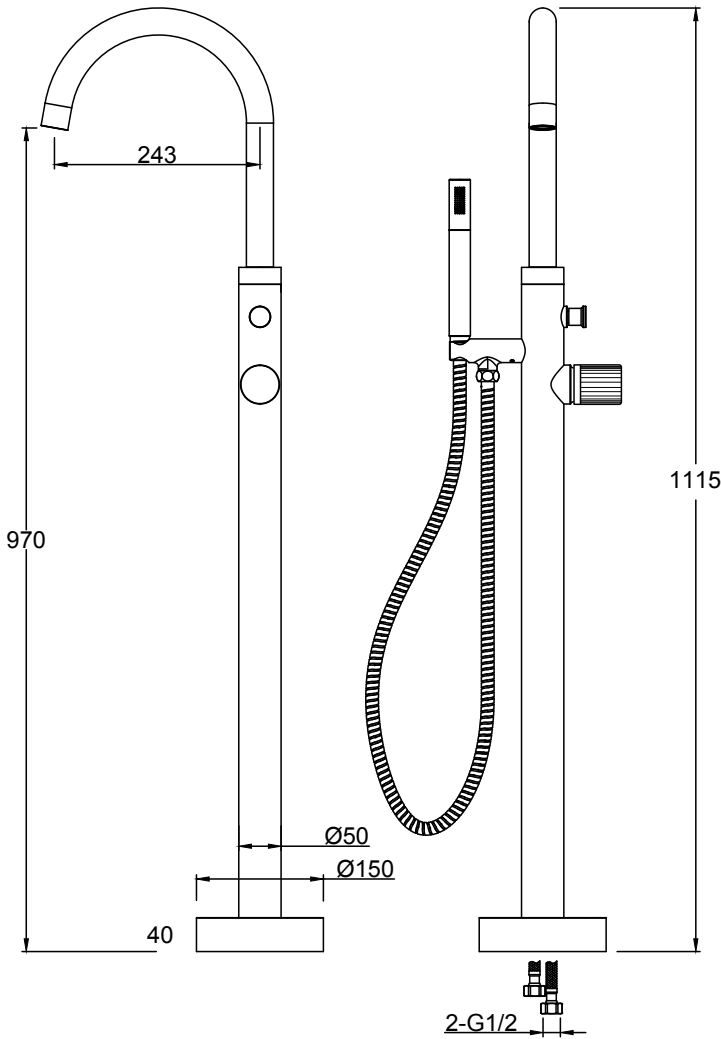

Range: Brassware  
 Type: Groove Fluted Freestanding Bath Shower Mixer  
 Code: GF060 GF020 GF030 GF050 GF070  
 Version/Date: v3 01/25

**Information:**

Minimum Operating Pressure: 1.0 Bar High Pressure